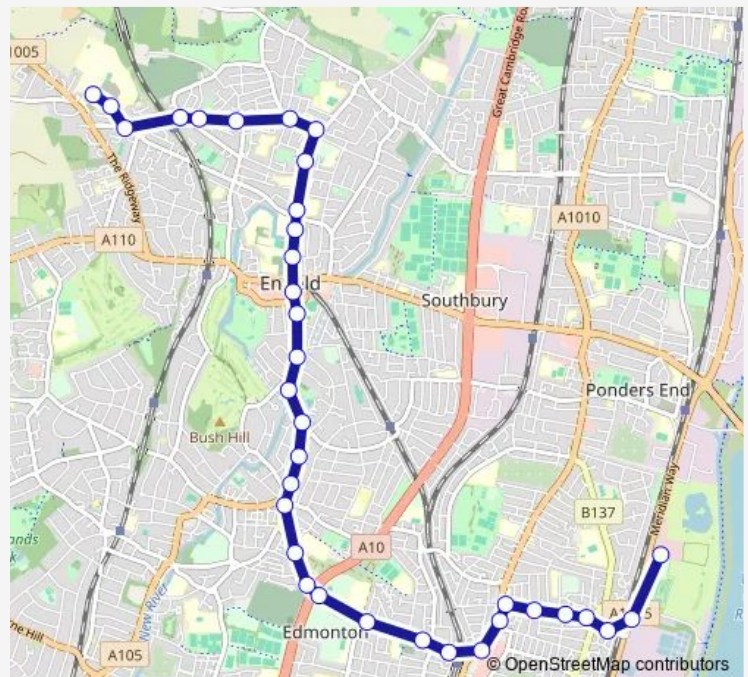

Tuesday 00:03-23:51

Wednesday 00:03-23:51

Thursday 00:03-23:51

Friday 00:03-23:51

Saturday 00:03-23:51

Sunday 00:03-23:51

Route info

Direction: Chase Farm Hospital / Main Entrance

Stops: 37

Trip Duration: 0 hour 33 min

■ W8 — Chase Farm Hospital - Enfield - Church Street - Edmonton Green - Picketts Lock, Lee Valley Leisure...

Bury Street West

Lower Edmonton School

Edmonton Cemetery

Haselbury Road

Exeter Road

Montagu Road Lower Edmonton

Pentland Close

Meridian Way

Picketts Lock Centre

Direction

Picketts Lock Centre — Chase Farm Hospital / Main Entrance

35 stops