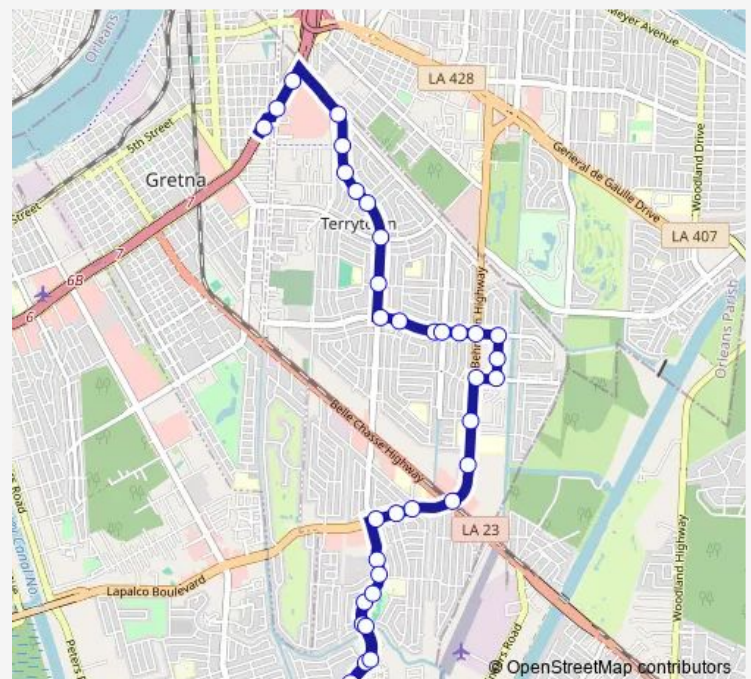

### Route schedule

Wall @ Oakdale Playground — Wilty Terminal to Oakdale

Monday 06:01-22:15

Tuesday 06:01-22:15

Wednesday 06:01-22:15

Thursday 06:01-22:15

Friday 06:01-22:15

Saturday —

### Route info

Direction: Wall @ Oakdale Playground

Stops: 29

Trip Duration: 0 hour 30 min

W8 — Terrytown

Terry @ Stumpf

Terry @ Browning

Terry @ Heritage

Terry @ Arrow

Hector @ Wright

Hector @ Nel

Hector @ Whitney

Wilty Terminal to Oakdale

**Direction**

Wilty Terminal to Oakdale — Wall @ Oakdale Playground

35 stops

## Route info

Direction: Wilty Terminal to Oakdale

Stops: 35

Trip Duration: 0 hour 25 min

Wall @ Lapalco

Wall @ Lapalco/Mt Laurel

Wall @ Mt Laurel

Wall @ Carlisle