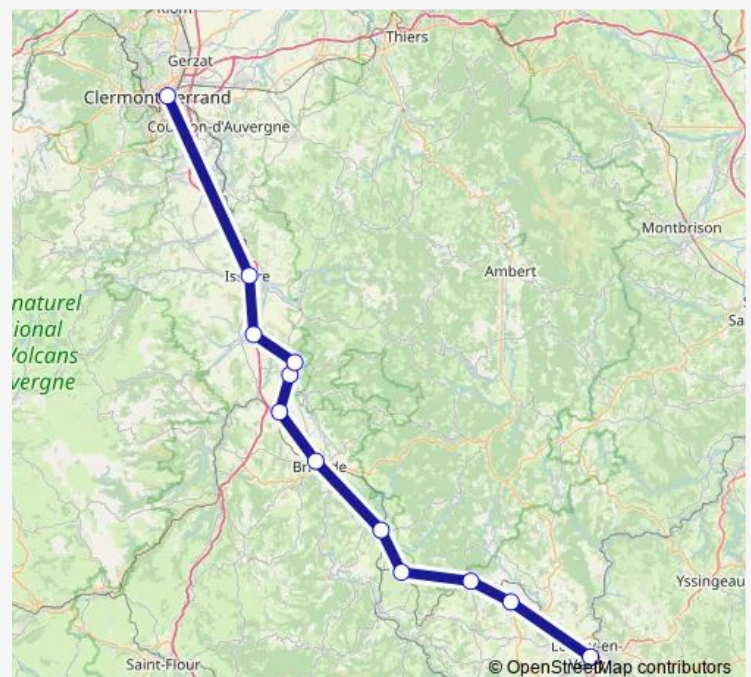

Friday 06:04-12:20

Saturday 09:52

Sunday —

Route info

Direction: Le Puy-en-Velay

Stops: 12

Trip Duration: 2 hour 43 min

■ P37

BusMaps

Direction

Brioude — Brioude, Erea

3 stops

[Open route schedule](#)

Brioude

Brioude, Lycée Lafayette

Brioude, Erea

Route schedule

Brioude — Brioude, Erea

Monday	07:50
Tuesday	—
Wednesday	—
Thursday	—
Friday	—
Saturday	—
Sunday	—

Route info

Direction: Brioude

Stops: 3

Trip Duration: 0 hour 10 min

Direction