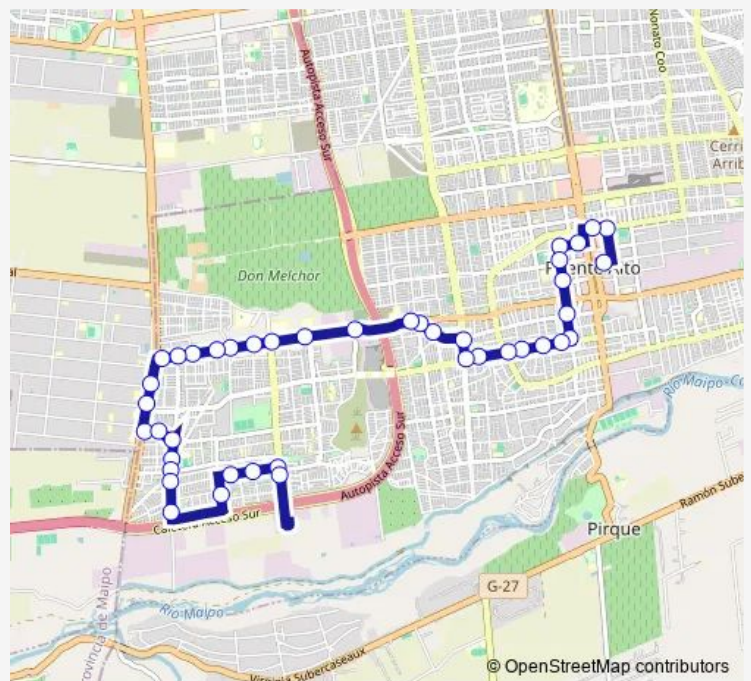

Route schedule

PF212-Parada 5 / (M) Plaza de Puente Alto —
Pf494-Avenida Juanita / esq. Río Cochiguas

Monday	00:00
Tuesday	00:00
Wednesday	00:00
Thursday	00:00
Friday	00:00
Saturday	00:00
Sunday	00:00

Route info

Direction: PF212-Parada 5 / (M) Plaza de Puente Alto

Stops: 42

Trip Duration: 0 hour 28 min

F18 — Villa Chiloei ½ - (M) Plaza Puente Alto

PF227-Avenida Eyzaguirre / esq. Avenida Juanita

Pf228-Avenida Eyzaguirre / esq. Est. Sierra Nevada

Pf229-Avenida Eyzaguirre / esq. 9 de Agosto

Pf230-Avenida Eyzaguirre / esq. San Julián

Pf231-Avenida Eyzaguirre / esq. San Julián

Pf232-Avenida Eyzaguirre / esq. Santa Juana

Pf233-Parada 4 / Paradero 48 Santa Rosa

Thursday 00:00

Friday 00:00

Saturday 00:00

Sunday 00:00

Route info

Direction: Pf467-Avenida Juanita / esq. Weber

Stops: 36

Trip Duration: 0 hour 33 min