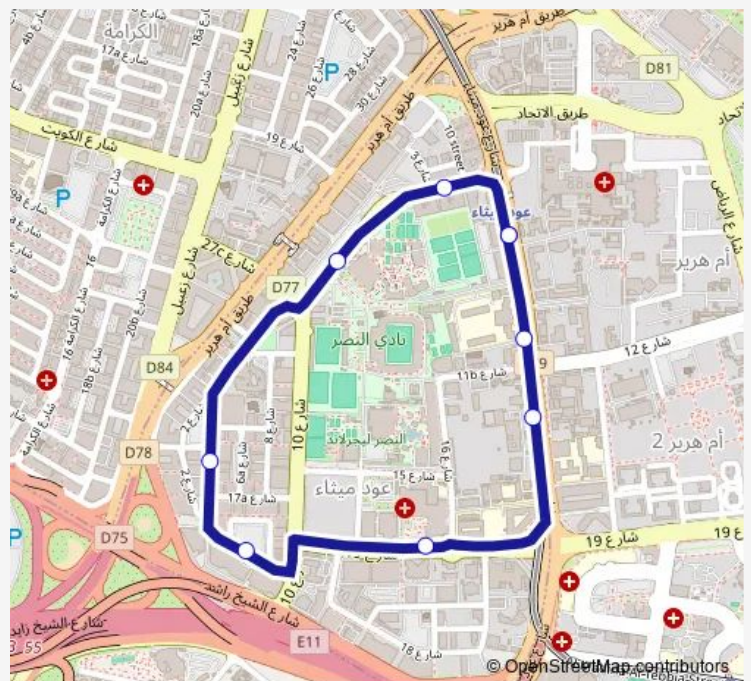

Oud Metha Road 2-1

American Hospital 1

Lamcy Plaza 1

Sunrise City Supermarket 1

Nasr Sports Club 2

Rashid Hospital Roundabout 2

Oud Metha Metro Bus Stop Terminus

Route schedule

Route info

Direction: Oud Metha Metro Bus Stop Terminus

Stops: 9

Trip Duration: 0 hour 17 min

F18 — Oud Metha MS - Lamcy Plaza

F18 Bus time schedules and route maps are available in an offline PDF at busmaps.com. Use the busmaps.com website to see live bus times, train schedule or subway schedule, and step-by-step directions for all public transit in Sharjah