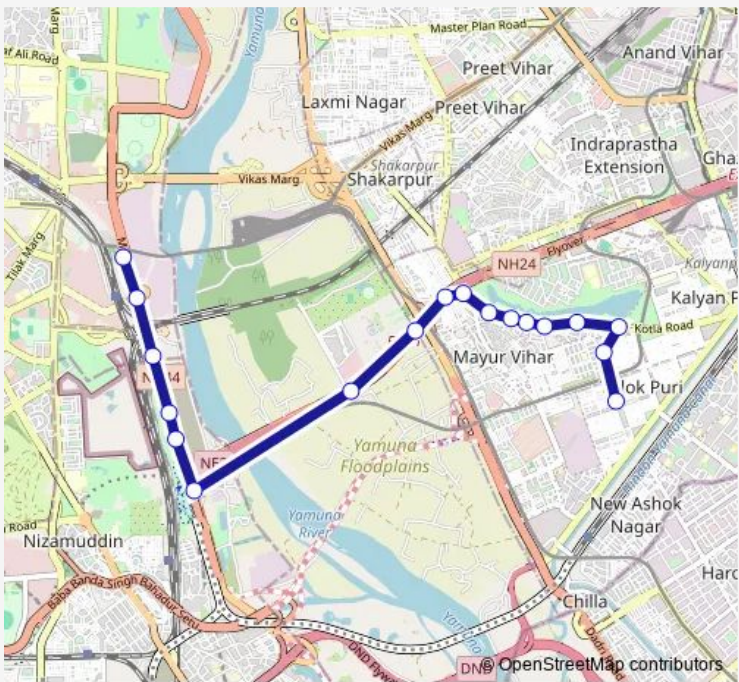

Bus 307Istldown

[Go to website](#)

**Direction**  
 Trilok Puri 27 Block Terminal — Indraprastha Cluster Depot  
 18 stops  
[Open route schedule](#)

- Trilok Puri 27 Block Terminal
- Samudaya Bhawan Trilok Puri 17 Block
- Trilok Puri 13 Block
- Kotla Village
- ITI Khichiripur
- Pocket-5 Mayur Vihar Ph-1
- Shashi Garden Xing
- P S Pandav Nagar
- Patparganj
- Samaspur Jagir Village
- Akhardham Temple
- Khel Gaon
- Nizamuddin Road Bridge
- IP Park / Nizamuddin Road Bridge East
- Nizamuddin Road Bridge
- Railway Road Bridge
- Pragati Power Station
- Indraprastha Cluster Depot

**Route schedule**  
 Trilok Puri 27 Block Terminal — Indraprastha Cluster Depot

Monday	12:42-22:54
Tuesday	12:42-22:54
Wednesday	12:42-22:54
Thursday	12:42-22:54
Friday	12:42-22:54
Saturday	12:42-22:54
Sunday	12:42-22:54

**Route info**  
 Direction: Trilok Puri 27 Block Terminal  
 Stops: 18  
 Trip Duration: 0 hour 37 min

307Istldown Bus time schedules and route maps are available in an offline PDF at [busmaps.com](https://busmaps.com). Use the [busmaps.com](https://busmaps.com) website to see live bus times, train schedule or subway schedule, and step-by-step directions for all public transit in New Delhi