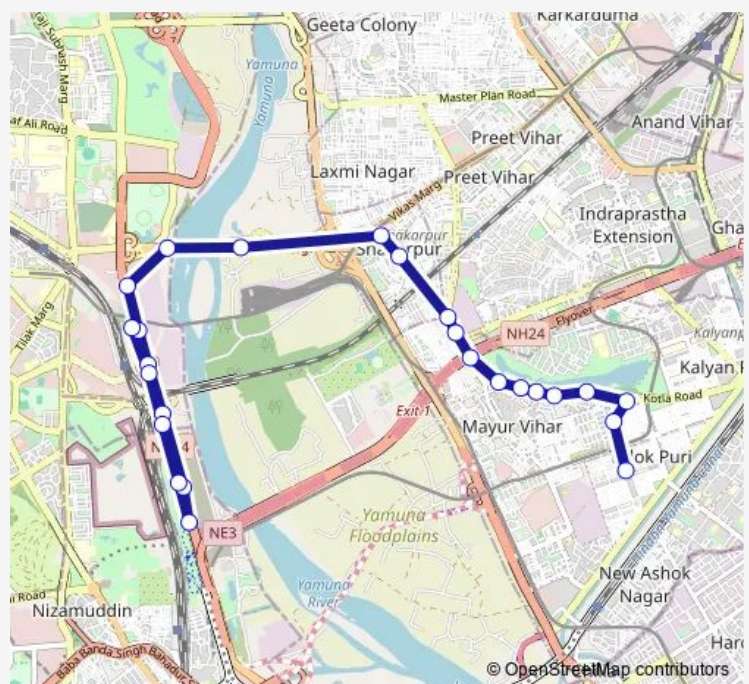

Railway Road Bridge

Nizamuddin Road Bridge

Indraprastha Park

Route schedule

Trilok Puri 27 Block Terminal — Indraprastha Cluster Depot

Monday 12:42-22:42

Tuesday 12:42-22:42

Wednesday 12:42-22:42

Thursday 12:42-22:42

Friday 12:42-22:42

Saturday 12:42-22:42

Sunday 12:42-22:42

Route info

Direction: Trilok Puri 27 Block Terminal

Stops: 25

Trip Duration: 0 hour 50 min

307Istldown

Nizamuddin Road Bridge

Railway Road Bridge

Pragati Power Station

Indraprastha Cluster Depot

307Istldown Bus time schedules and route maps are available in an offline PDF at busmaps.com. Use the busmaps.com website to see live bus times, train schedule or subway schedule, and step-by-step directions for all public transit in New Delhi