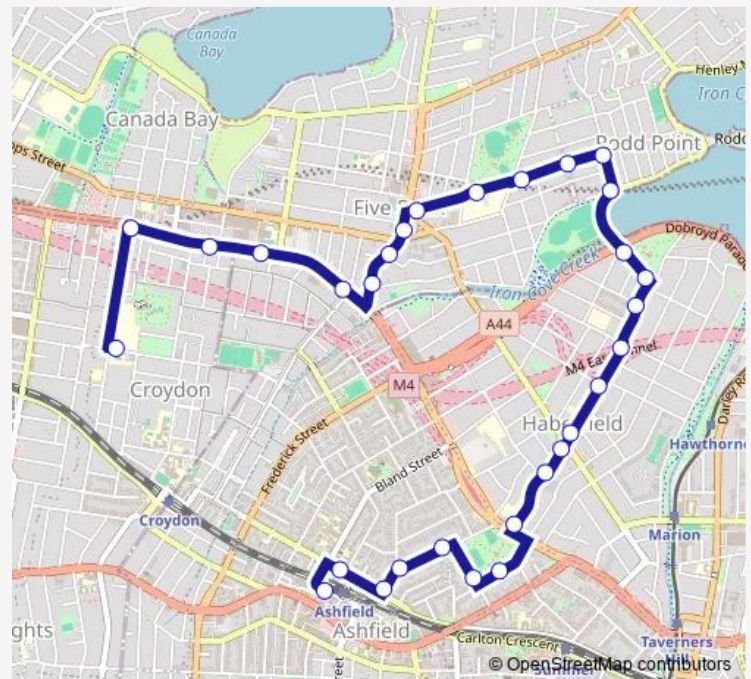

Mortley Av Before Dobroyd Pde

Henley Marine Dr At Arthur St

Rodd Point Shops, Arthur St

First Av At Heath St

First Av Before Ingham Av

Route schedule

Ashfield Station, Brown St, Stand D — Burwood Girls High School, Queen St

Monday 08:05

Tuesday 08:05

Wednesday 08:05

Thursday 08:05

Friday —

Saturday —

Sunday —

Route info

Direction: Ashfield Station, Brown St, Stand D

Stops: 30

Trip Duration: 0 hour 31 min

595s — Parramatta Rd and Dalhousie Sts to Burwood Girls High

Domremy College, First Av

First Av At Ramsay Rd

Club Five Dock Rsl, Great North Road