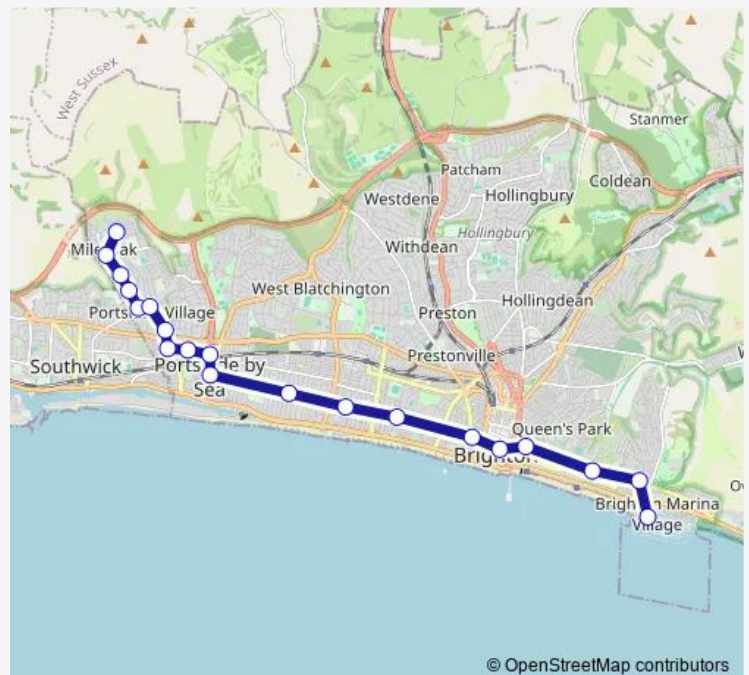

### Direction

Graham Avenue Shops — Marina

20 stops

[Open route schedule](#)

Graham Avenue Shops

Hole in the Wall

The Rise

Brasslands Drive

### Route schedule

Graham Avenue Shops — Marina

Monday 06:00-23:30

Tuesday 00:00-23:30

Wednesday 00:00-23:30

Thursday 00:00-23:30

Friday 00:00-23:30

Saturday 00:00-23:30

### Route info

Direction: Graham Avenue Shops

Stops: 20

Trip Duration: 0 hour 49 min

© OpenStreetMap contributors

1X — Brighton Marina - Mile Oak

BusMaps

**Direction**

## Route info

Direction: Graham Avenue Shops

Stops: 20

Trip Duration: 0 hour 49 min

**Direction**

Marina — Graham Avenue Shops

23 stops

[Open route schedule](#)