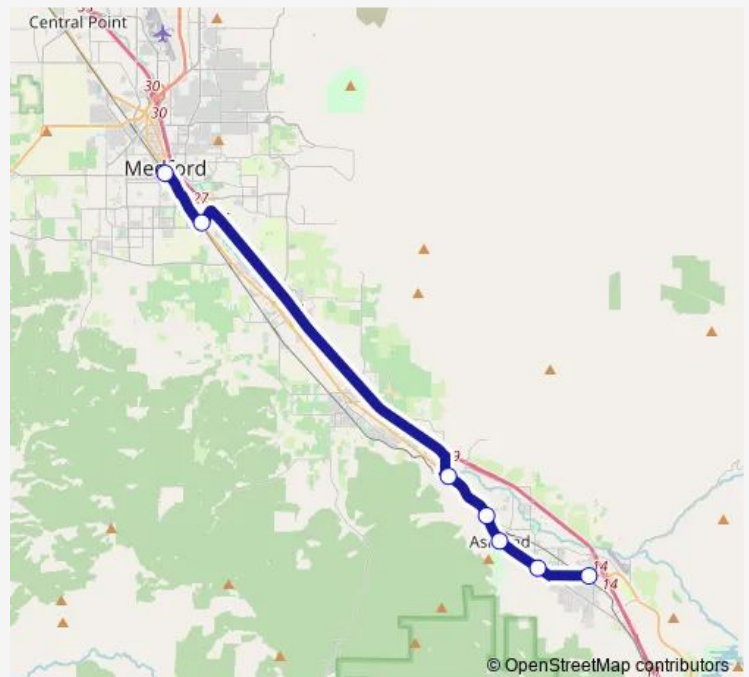

### Direction

Front Street Station — Shop'n Kart

7 stops

[Open route schedule](#)

Front Street Station

Garfield St - East of S Pacific Hwy

Highway 99 - South of Valley View Rd

North Main and Maple - Ashland Hospital

### Route schedule

Front Street Station — Shop'n Kart

Monday 06:00-20:00

Tuesday 06:00-20:00

Wednesday 06:00-20:00

Thursday 06:00-20:00

Friday 06:00-20:00

Saturday —

### Route info

Direction: Front Street Station

Stops: 7

Trip Duration: 0 hour 33 min

1x — Medford Ashland Express

**Direction**

undefined — undefined

0 stops

## Route info

Direction:

Stops: 0

Trip Duration: — min

**Direction**

Shop'n Kart — Front Street Station

3 stops

[Open route schedule](#)