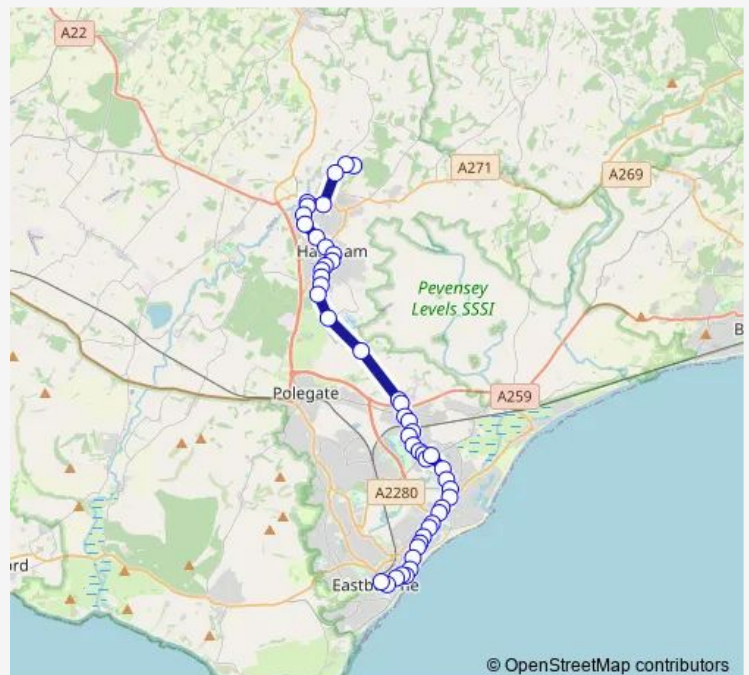

### Route schedule

Woodside — Gildredge Road

Monday 06:46-22:23

Tuesday 06:46-22:23

Wednesday 06:46-22:23

Thursday 06:46-22:23

Friday 06:46-22:23

Saturday 07:43-22:23

### Route info

Direction: Woodside

Stops: 48

Trip Duration: 1 hour 3 min

1X — Roebuck Park - Eastbourne

The Red Lion

Patcham Mill Road

Cornish Close