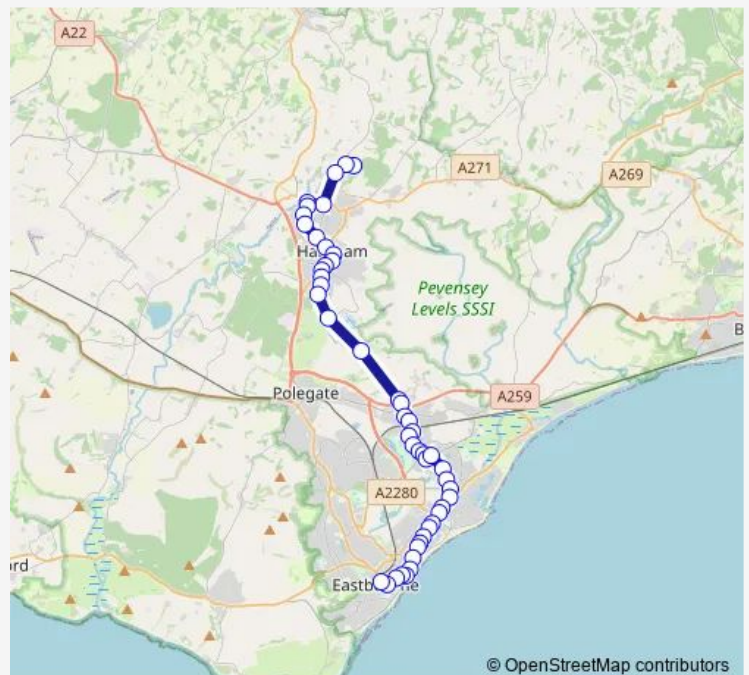

Thursday 06:46-22:23

Friday 06:46-22:23

Saturday 07:43-22:23

Sunday 08:23-18:23

Route info

Direction: Woodside

Stops: 48

Trip Duration: 0 hour 56 min

© OpenStreetMap contributors

1X — Roebuck Park - Eastbourne

BusMaps

The Red Lion

Patcham Mill Road

Cornish Close

Alverstone Close

Shinewater Lane

Thursday 06:50

Friday 06:50

Saturday —

Sunday —

Route info

Direction: Cornfield Road

Stops: 36

Trip Duration: 0 hour 46 min