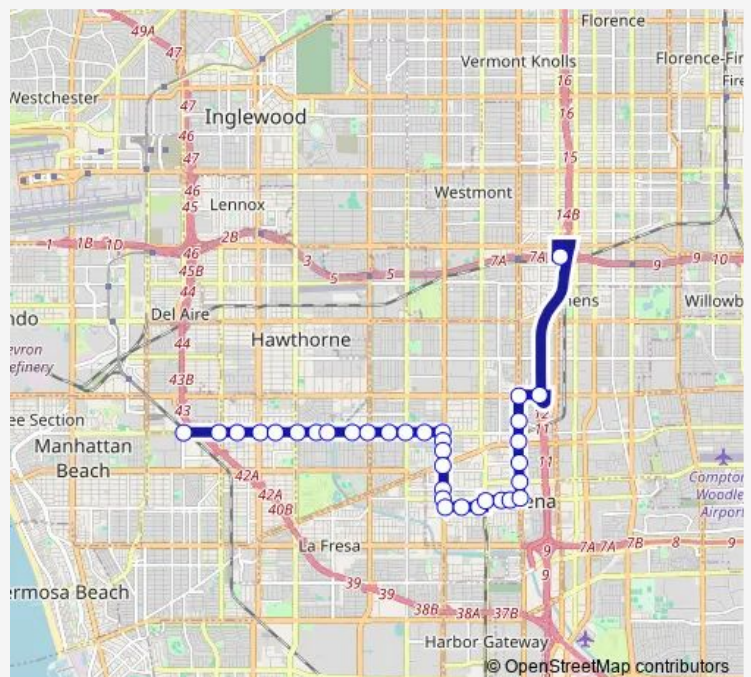

166th St & Denker Ave

### Route schedule

Redondo Beach Green Line Station — Harbor Fwy Green Line Station

Monday 05:24-17:24

Tuesday 05:24-17:24

Wednesday 05:24-17:24

Thursday 05:24-17:24

Friday 05:24-17:24

Saturday 07:39-17:24

### Route info

Direction: Redondo Beach Green Line Station

Stops: 33

Trip Duration: 0 hour 38 min

1X — Line 1x

166th St & Brighton Ave

Gardena Bl & Normandie Ave

Gardena Bl & Budlong Ave