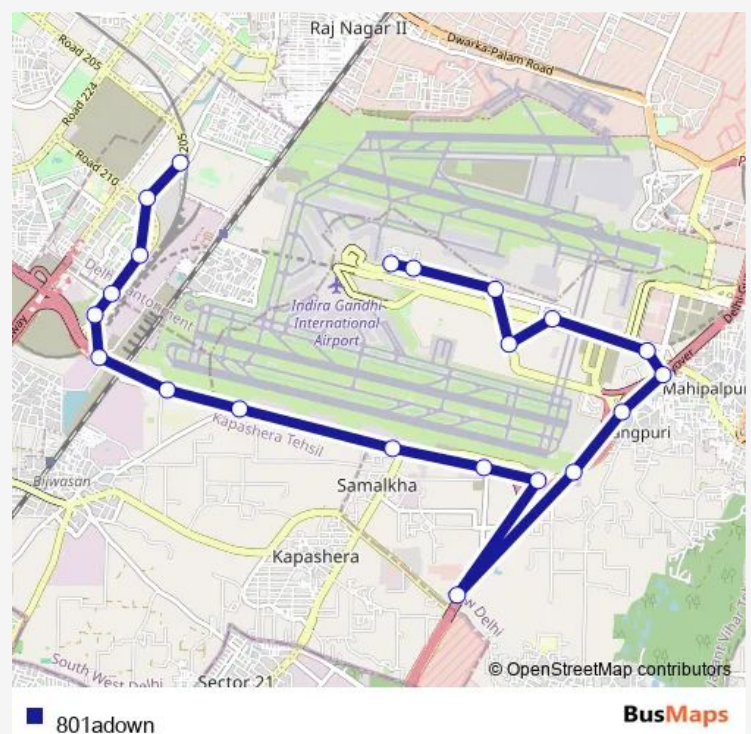

Bus 801adown

[Go to website](#)

Direction

IGI Airport Terminal 2 (Air India Office) — Dwarka Sec-8 Metro Station

21 stops

[Open route schedule](#)

IGI Airport Terminal 2 (Air India Office)

Air Traffic Control Office

Cargo / Express Terminal Gate

Centaur Hotel / New Custom House

Ampc (Automated Mail Processing Centre)

Aerocity Metro Station

Mahipal Pur Crossing NH-8

Rang Puri (NH-8)

Shiv Murti

Rajokari Crossing NH-8

Shiv Murti / Dwarka More

Uppal Hotel

Samalkha Crossing

Puspanjali G Block

Dwarka Road

Bharthal Under Pass

Dwarka Sec-21 Metro Station

Dwarka Sec-21 Crossing

Dwarka Sec 22 Vivanta Hotel

Dwarka Sec-20/21 Crossing

Dwarka Sec-8 Metro Station

Route schedule

IGI Airport Terminal 2 (Air India Office) — Dwarka Sec-8 Metro Station

Monday 10:23-15:17

Tuesday 10:23-15:17

Wednesday 10:23-15:17

Thursday 10:23-15:17

Friday 10:23-15:17

Saturday 10:23-15:17

Sunday 10:23-15:17

Route info

Direction: IGI Airport Terminal 2 (Air India Office)

Stops: 21

Trip Duration: 1 hour 6 min