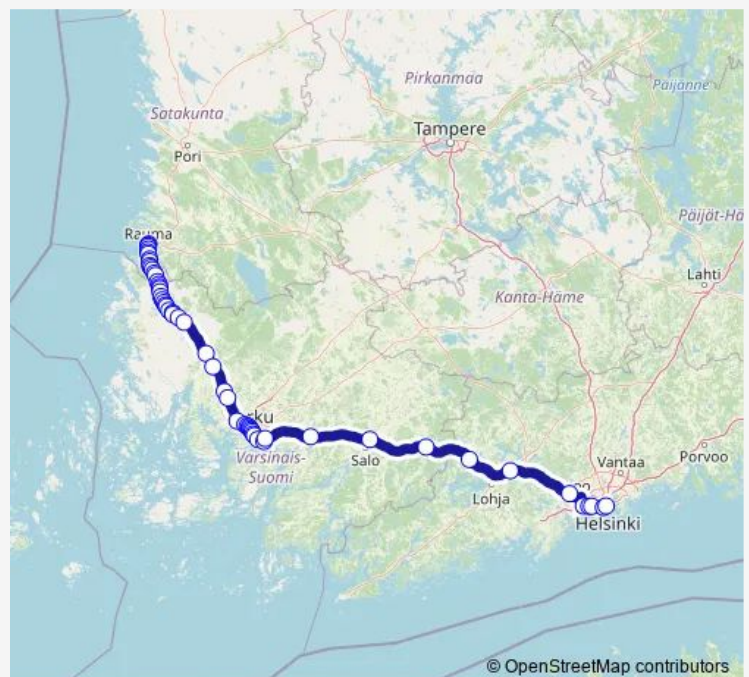

Thursday 07:55

Friday 07:55

Saturday —

Sunday —

Route info

Direction: Rauma, linja-autoasema

Stops: 56

Trip Duration: 3 hour 55 min