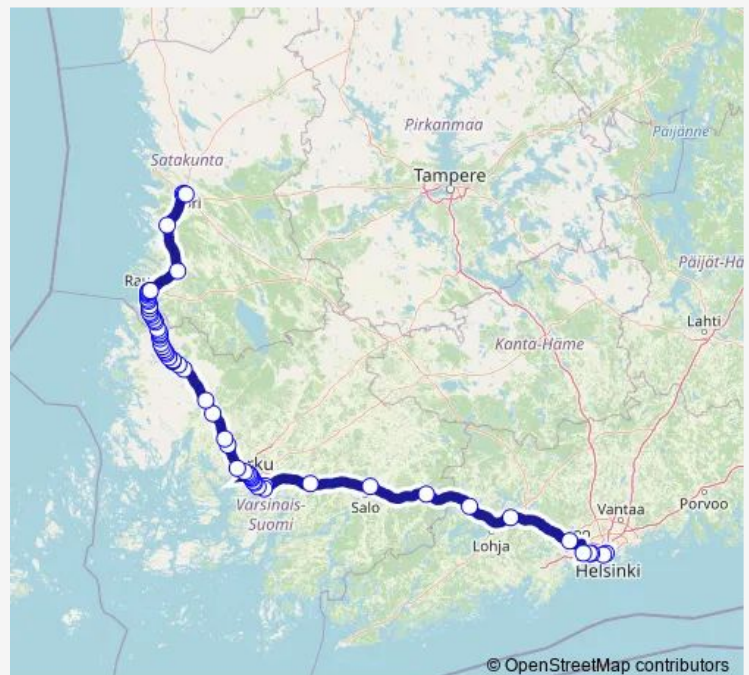

Friday 08:40-14:40

Saturday 08:40-12:40

Sunday 12:40-14:40

Route info

Direction: Helsinki, linja-autoasema, Kamppi

Stops: 62

Trip Duration: 4 hour 45 min

OB11 — Helsinki - Turku - Rauma - Pori