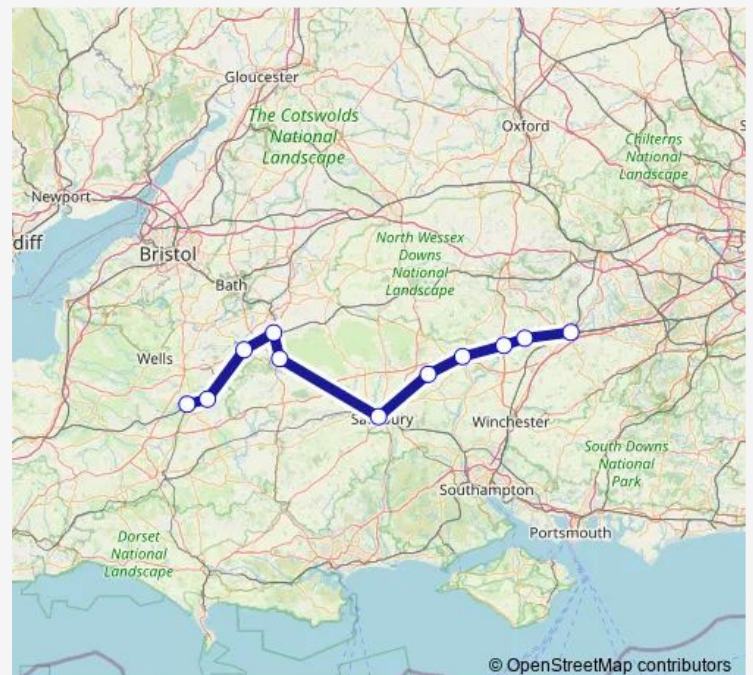

Rail Sw:Clc->Bsk SW train service from CLC to Bsk

[Go to website](#)

Direction

Castle Cary — Basingstoke

11 stops

[Open route schedule](#)

Castle Cary

Bruton

Frome

Westbury (Wilts)

Warminster

Salisbury

Grateley

Andover

Whitchurch (Hants)

Overton

Basingstoke

Route schedule

Castle Cary — Basingstoke

Monday —

Tuesday —

Wednesday —

Thursday —

Friday —

Saturday 07:36

Sunday —

Route info

Direction: Castle Cary

Stops: 11

Trip Duration: 1 hour 53 min

■ Sw:Clc->Bsk — SW train service from CLC to Bsk

Sw:Clc->Bsk Rail time schedules and route maps are available in an offline PDF at busmaps.com. Use the busmaps.com website to see live bus times, train schedule or subway schedule, and step-by-step directions for all public transit in Andover