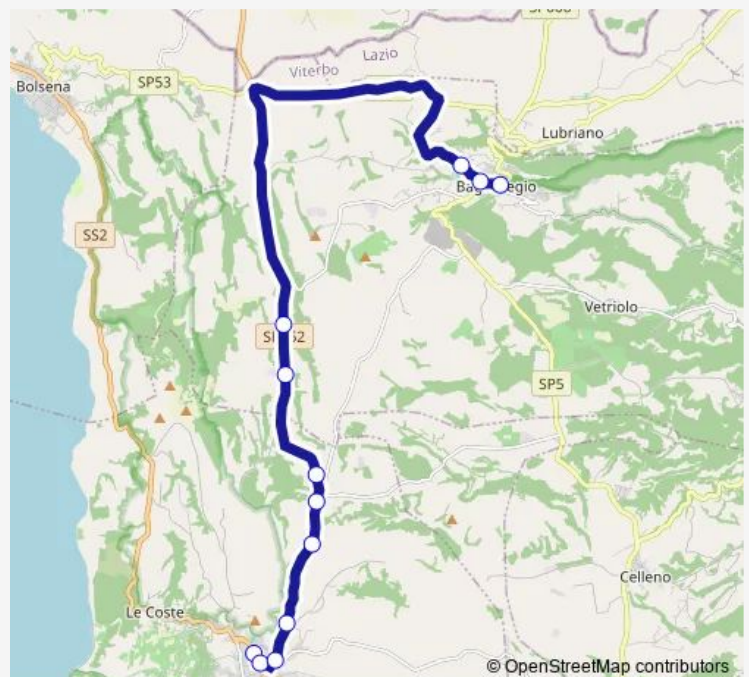

Bus Montefiascone - Bagnoregio # Ba725d

[Go to website](#)

Direction

Montefiascone | Via Salotti Via Moro # f594 — Bagnoregio | Ist. Superiore F.lli Agosti # f1169

12 stops

[Open route schedule](#)

Montefiascone | Via Salotti Via Moro # f594

Montefiascone | Via Santa Maria Grazie # f595

Montefiascone | Via Madonnella Via Fastello # f1417

Montefiascone | Via Madonnella Via Capobianco # f1418

Montefiascone | Via Um-Casentinese Via Capobianco # f1419

Montefiascone | Via Um-Casentinese Via Pratoleva # f1420

Montefiascone | Zona Industriale # f1421

Bagnoregio | Via Umbro-Casentinese (Km 7) # f1422

Bagnoregio | Pienzi # f1423

Bagnoregio | Piazza Cavalieri V. Veneto # f1399

Bagnoregio | Via Divino Amore Via Medori # f1400

Bagnoregio | Ist. Superiore F.lli Agosti # f1169

Route schedule

Montefiascone | Via Salotti Via Moro # f594 — Bagnoregio | Ist. Superiore F.lli Agosti # f1169

Monday	07:30-17:05
Tuesday	07:30-17:05
Wednesday	07:30-17:05
Thursday	07:30-17:05
Friday	07:30-17:05
Saturday	14:05-16:55
Sunday	—

Route info

Direction: Montefiascone | Via Salotti Via Moro # f594

Stops: 12

Trip Duration: 0 hour 20 min

Montefiascone - Bagnoregio # Ba725d