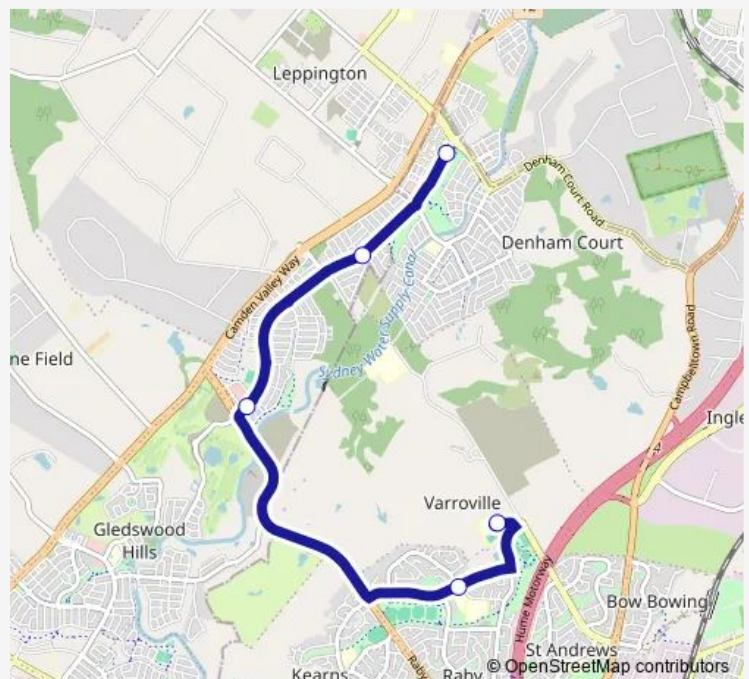

School Bus 1011 Denham Court to Robert Townson High School

[Go to website](#)

Direction

Jamboree Av After Denham Court Rd — Robert Townson High School, Thunderbolt Dr

15 stops

[Open route schedule](#)

Jamboree Av After Denham Court Rd

Jamboree Av Opp Jamboree Avenue Playground

Jamboree Av Before Willowdale Dr

Fanflower Av Opp Wiregrass Av

Leppington House Dr At Willowdale Dr

Leppington House Dr At Commissioners Dr

Commissioners Dr After Fairbrother Av

Robert Townson High School, Thunderbolt Dr

Route schedule

Jamboree Av After Denham Court Rd — Robert Townson High School, Thunderbolt Dr

Monday 07:49

Tuesday 07:49

Wednesday 07:49

Thursday 07:49

Friday 07:49

Saturday —

Sunday —

Route info

Direction: Jamboree Av After Denham Court Rd

Stops: 15

Trip Duration: 0 hour 41 min

1011 School Bus time schedules and route maps are available in an offline PDF at busmaps.com. Use the busmaps.com website to see live bus times, train schedule or subway schedule, and step-by-step directions for all public transit in Liverpool