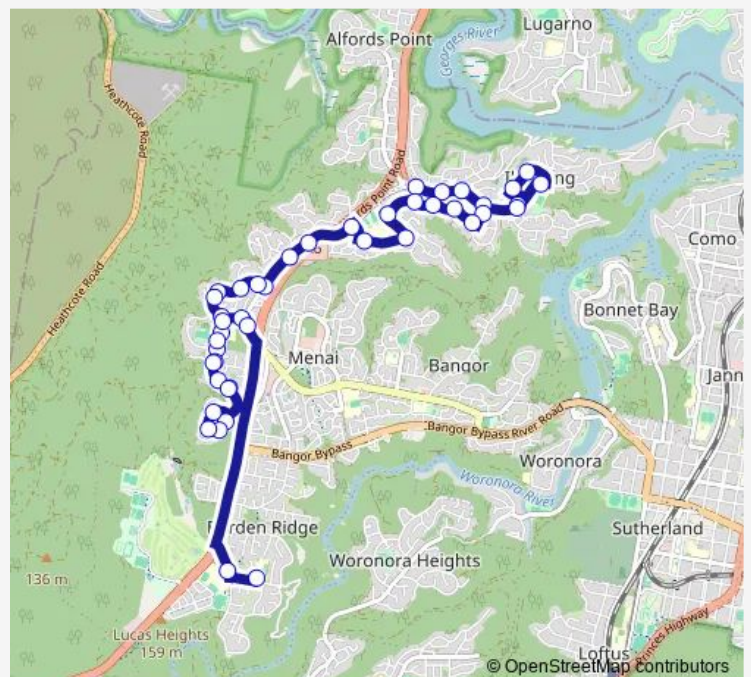

Hobart Place Child Care Centre, Hobart Pl

Illawong Public School, Fowler Rd

Fowler Rd At Austin St

Osprey Dr After Fowler Rd

Wilbung Rd After Osprey Dr

Moreton Rd At Wilbung Rd

Moreton Rd Opp Havannah Pl

Moreton Rd At Trial Pl

Moreton Rd At Blaxland Dr

Gerald Rd Opp Tharawal Public School

Gerald St Opp Menai High School

Old Illawarra Rd At Oriana Dr

Old Illawarra Rd Opp Monash Rd

Old Illawarra Rd Opp Rosewall Dr

Route schedule

Sir Thomas Mitchell Residential Care Facility, Fowler Rd — Shire Christian School, School Grounds, Allies Rd

Monday	07:34
Tuesday	07:34
Wednesday	07:34
Thursday	07:34
Friday	07:34
Saturday	—
Sunday	—

Route info

Direction: Sir Thomas Mitchell Residential Care Facility, Fowler Rd

Stops: 43

Trip Duration: 0 hour 34 min