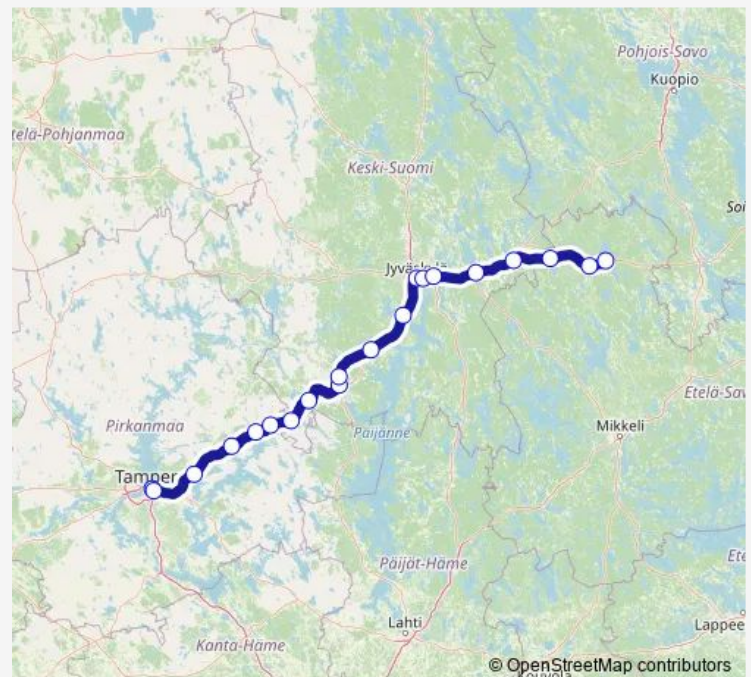

### Route schedule

Tampere — Pieksämäki

Monday 12:12

Tuesday 12:12

Wednesday 12:12

Thursday 12:12

Friday 12:12

Saturday —

### Route info

Direction: Tampere

Stops: 20

Trip Duration: 2 hour 25 min

■ IC 143 — Tampere - Pieksämäki

**Direction**

undefined — undefined

0 stops