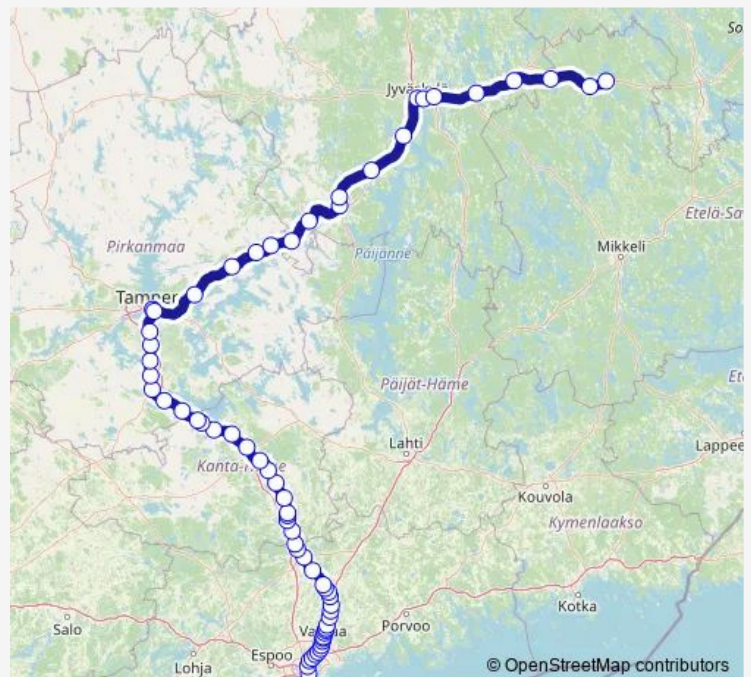

Long Distance Trains IC 143 Helsinki - Pieksämäki

[Go to website](#)

Direction

undefined — undefined

0 stops

[Open route schedule](#)

Route schedule

undefined — undefined

Monday 10:03

Tuesday 10:03

Wednesday —

Thursday 10:03

Friday 10:03

Saturday 10:03

Sunday 10:03

Route info

Direction:

Stops: 0

Trip Duration: — min

■ IC 143 — Helsinki - Pieksämäki

Direction

Helsinki — Pieksämäki

66 stops

[Open route schedule](#)