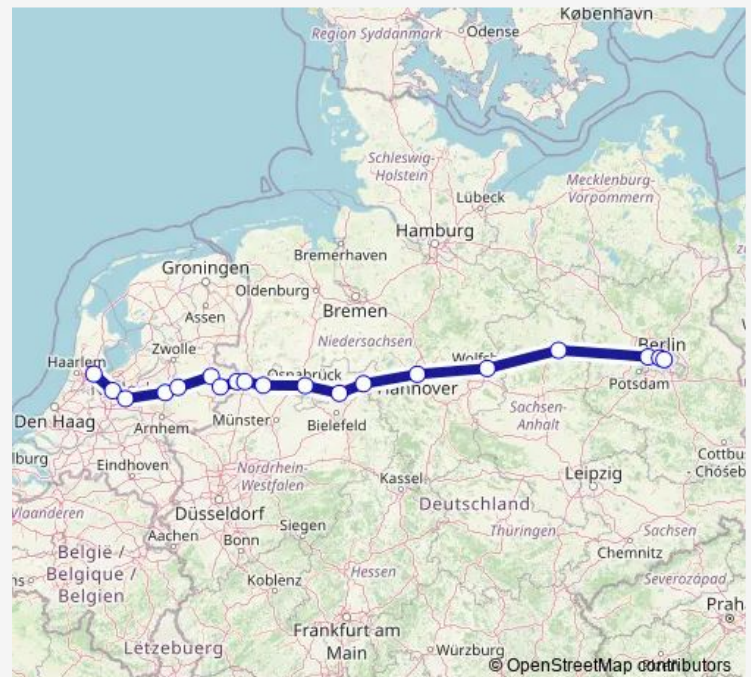

Rail IC 143

[Go to website](#)

Direction

Amsterdam Centraal — Berlin Ostbahnhof

19 stops

[Open route schedule](#)

Amsterdam Centraal

Hilversum

Amersfoort

Apeldoorn

Deventer

Almelo

Hengelo

Bad Bentheim(Gr)

Bad Bentheim

Rheine

Osnabrück Hbf

Bünde(Westf)

Minden(Westf)

Hannover Hbf

Wolfsburg Hbf

Stendal

Berlin-Spandau

Berlin Hbf (tief)

Saturday 09:00-09:36

Sunday 09:36-09:00

Route info

Direction: Amsterdam Centraal

Stops: 19

Trip Duration: 6 hour 34 min

■ IC 143

IC 143 Rail time schedules and route maps are available in an offline PDF at busmaps.com. Use the busmaps.com website to see live bus times, train schedule or subway schedule, and step-by-step directions for all public transit in Berlin