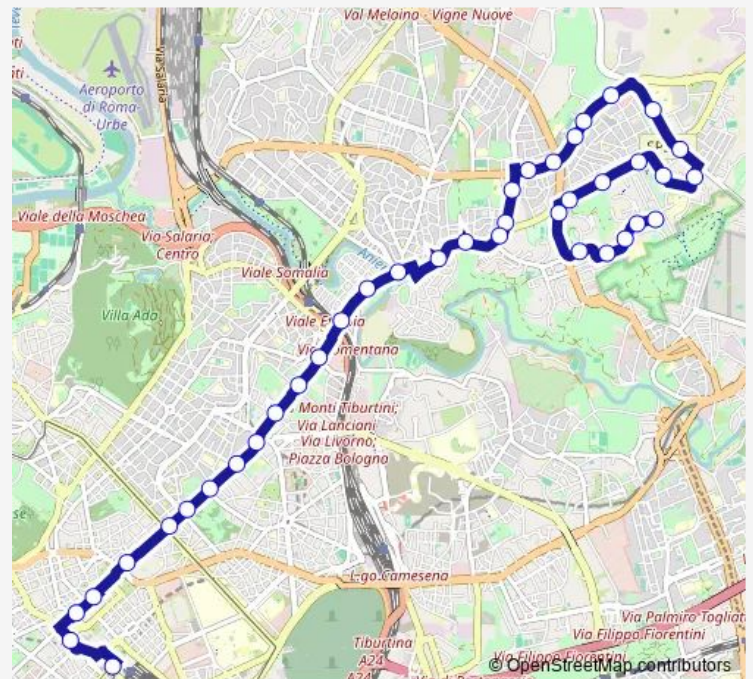

### Route schedule

Marx — TERMINI (MA-MB-FS)

Monday	01:46-02:40 <sup>+1</sup>
Tuesday	01:46-02:40 <sup>+1</sup>
Wednesday	01:46-02:40 <sup>+1</sup>
Thursday	01:46-02:40 <sup>+1</sup>
Friday	01:46-02:40 <sup>+1</sup>
Saturday	01:46-02:40 <sup>+1</sup>
Sunday	01:46-02:40 <sup>+1</sup>

### Route info

Direction: Marx

Stops: 39

Trip Duration: 0 hour 38 min

n66

BusMaps

Nomentana/Sannazzaro

Nomentana/Rionero