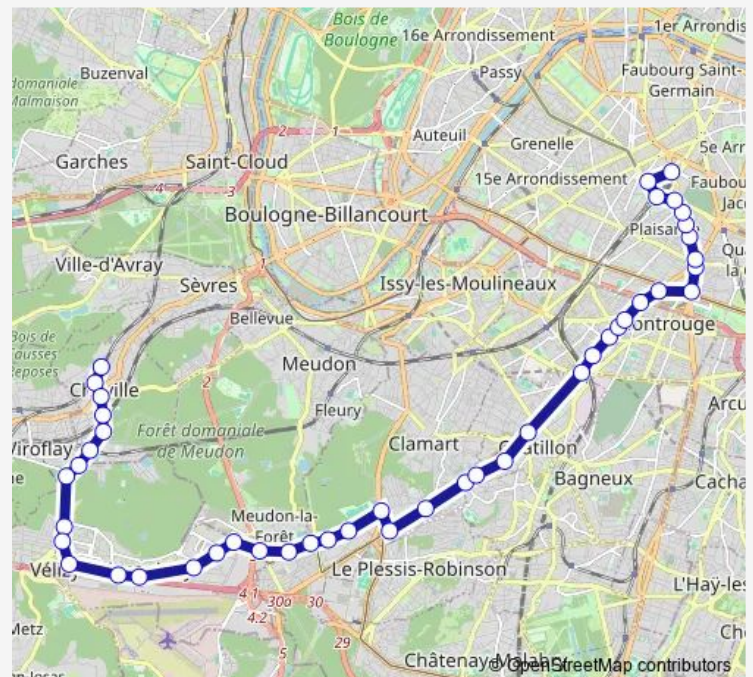

Cimetière Intercommunal

Route schedule

Gare de Chaville Rive Droite — Gare Montparnasse

Monday	03:15-02:30 ⁺¹
Tuesday	03:00-02:30 ⁺¹
Wednesday	03:00-02:30 ⁺¹
Thursday	03:00-02:30 ⁺¹
Friday	03:00-02:30 ⁺¹
Saturday	03:00-02:55 ⁺¹
Sunday	03:15-02:55 ⁺¹

Route info

Direction: Gare de Chaville Rive Droite

Stops: 45

Trip Duration: 1 hour 3 min

Jardin Parisien - Hôpital Antoine Béclère

Hôpital Antoine Béclère

Soleil Levant

Division Leclerc