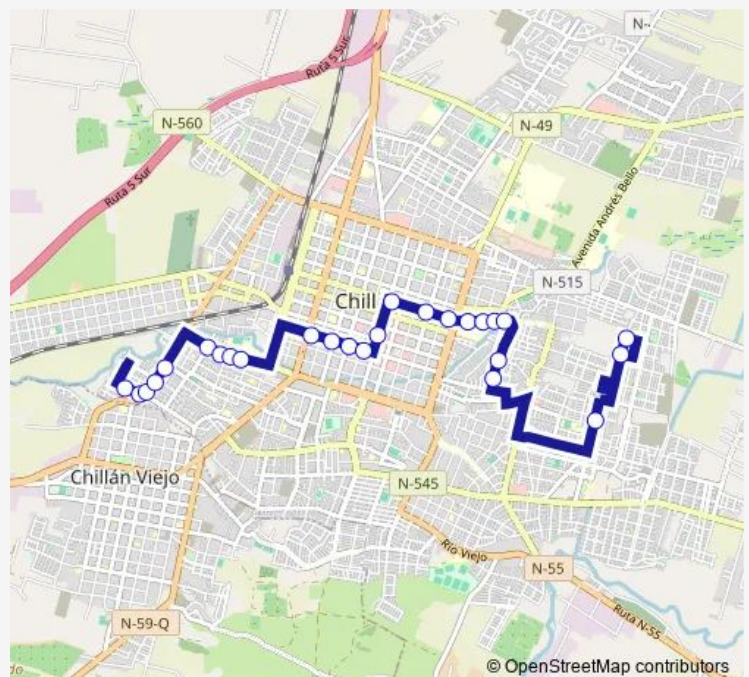

Arturo Prat / Carrera

Arturo Prat / Arauco

Arturo Prat / 5 DE Abril

5 DE Abril / EL Roble

Libertad / Isabel Riquelme

Libertad / Independencia

Libertad / 5 DE Abril

Francisco Ramirez / N 95

Francisco Ramirez / Av. Coihueco

Francisco Ramirez / Av. Coihueco

Francisco Ramirez / Av. Coihueco

Route schedule

Real Audiencia / Isla Guar — Cerro Torres DEL Paine / LOS Picunches

Monday	07:16-21:16
Tuesday	07:16-21:16
Wednesday	07:16-21:16
Thursday	07:16-21:16
Friday	07:16-21:16
Saturday	07:16-21:16
Sunday	07:16-21:16

Route info

Direction: Real Audiencia / Isla Guar

Stops: 26

Trip Duration: 0 hour 28 min

C26_R — Lomas de Oriente

Mario Vergara / Pasaje Veinticinco

Once Oriente / 2 Norte

Av. Nueva Oriente / Reloncavi

Av. Libertad Oriente / Cerro Torres DEL Paine

Cerro Torres DEL Paine / LOS Picunches

C26_R Bus time schedules and route maps are available in an offline PDF at busmaps.com. Use the busmaps.com website to see live bus times, train schedule or subway schedule, and step-by-step directions for all public transit in Chillan