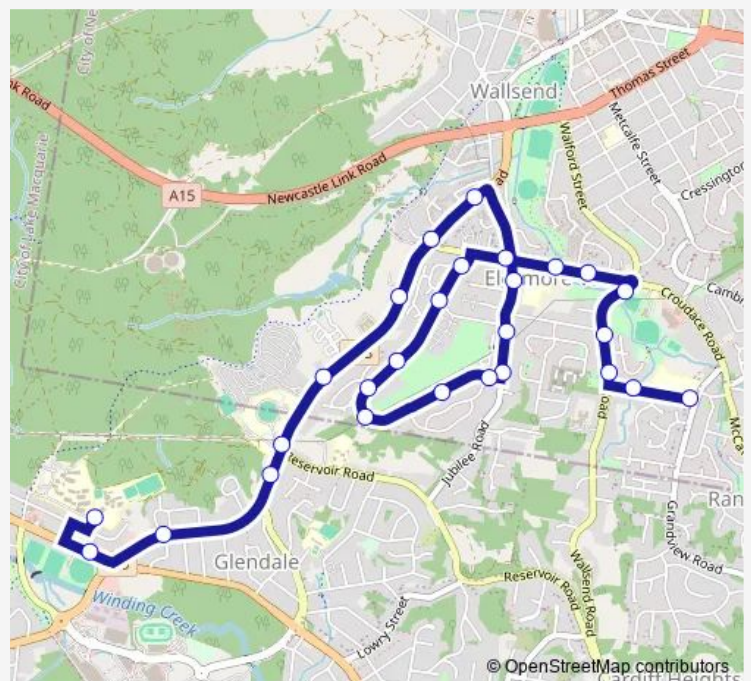

Lake Rd After Dorrigo St

Elmore Vale Public School, Jubilee Rd

Jubilee Rd Opp Taurus St

Jubilee Rd Opp Aries Way

Aries Way Before Pisces Av

27 Aries Way

Aries Way After Leo Cl

Aries Way At Virgo St

Aries Way After Virgo St

Aries Way Opp Taurus St

Aries Way At Aquarius Av

Croudace Rd At Jubilee Rd

Croudace Rd Opp Elmore Vale Public School

Route schedule

Glendale Tech High School Bus Bay, Clare St — Wallsend South Public School, Smith Rd

Monday	—
Tuesday	—
Wednesday	—
Thursday	12:55
Friday	12:55
Saturday	—
Sunday	—

Route info

Direction: Glendale Tech High School Bus Bay, Clare St

Stops: 27

Trip Duration: 0 hour 20 min

1374 — Glendale Technology HS to Elmore Vale

Croudace Rd After Sherwood St

Cardiff Rd After Croudace Rd

Cardiff Rd Opp Watkins Rd

Cardiff Rd Opp Elermore Vale Community Hall

Smith Rd Before Cardiff Rd

Wallsend South Public School, Smith Rd

1374 School Bus time schedules and route maps are available in an offline PDF at [busmaps.com](https://busmaps.com). Use the [busmaps.com](https://busmaps.com) website to see live bus times, train schedule or subway schedule, and step-by-step directions for all public transit in Newcastle