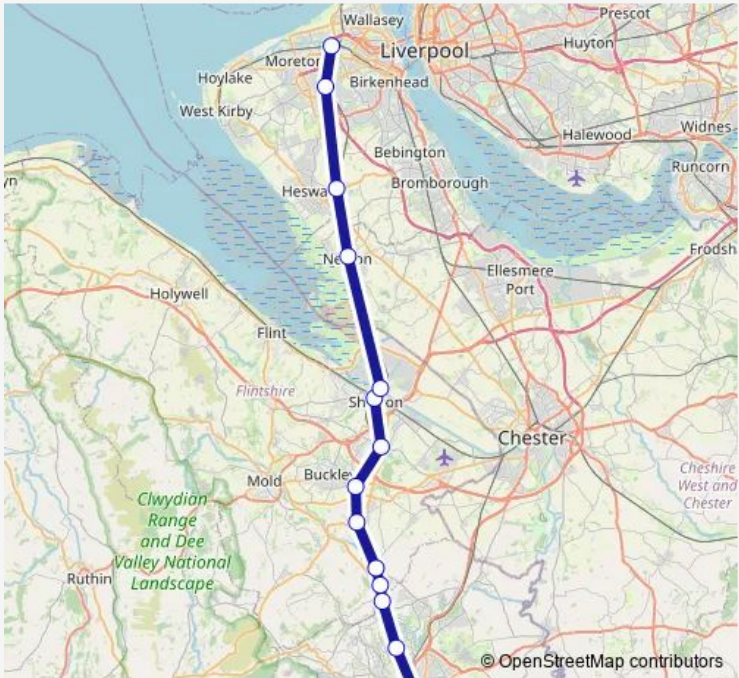

Rail Aw:Wxc->Bid AW train service from WXC to Bid

[Go to website](#)

**Direction**  
 Wrexham Central — Bidston  
 15 stops  
[Open route schedule](#)

- Wrexham Central
- Wrexham General
- Gwersyllt
- Cefn-y-Bedd
- Caergwrle
- Hope (Flintshire)
- Penyffordd
- Buckley
- Hawarden
- Shotton
- Hawarden Bridge
- Neston
- Heswall
- Upton
- Bidston

Route schedule  
 Wrexham Central — Bidston

Monday	07:29-20:05
Tuesday	07:29-20:05
Wednesday	07:29-20:05
Thursday	07:29-20:05
Friday	07:29-20:05
Saturday	07:29-20:04
Sunday	11:02-21:05

Route info  
 Direction: Wrexham Central  
 Stops: 15  
 Trip Duration: 1 hour 1 min