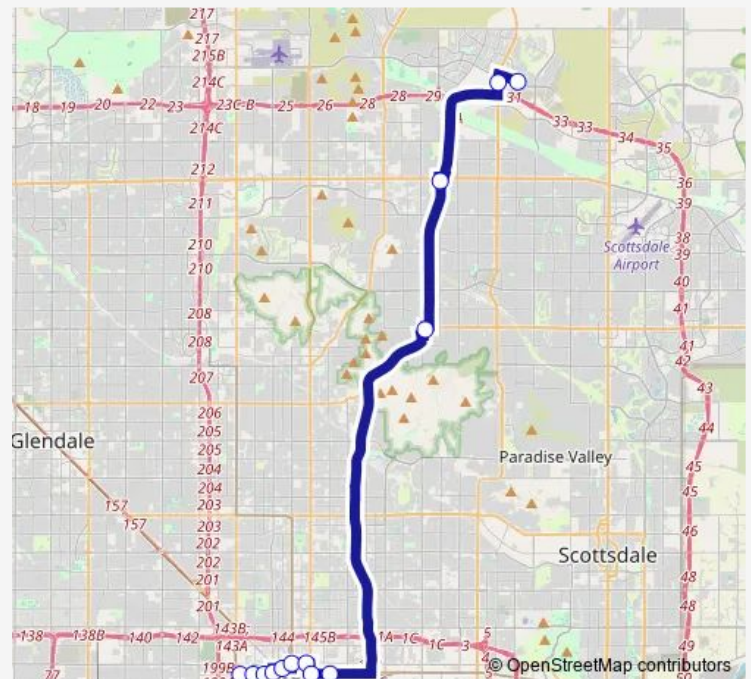

Bus Sr51 SR 51 Rapid

[Go to website](#)

Direction

Jefferson St & 18th Av — Deer Valley Rd & Marriott Dr

13 stops

[Open route schedule](#)

Jefferson St & 18th Av

Jefferson St & 15th Av

Bell Rd/Sr51 Pnr

Tatum Bl & Rose Garden Ln

Deer Valley Rd & Marriott Dr

Route schedule

Jefferson St & 18th Av — Deer Valley Rd & Marriott Dr

Monday 15:06-18:21

Tuesday 15:06-18:21

Wednesday 15:06-18:21

Thursday 15:06-18:21

Friday 15:06-18:21

Saturday —

Sunday —

Route info

Direction: Jefferson St & 18th Av

Stops: 13

Trip Duration: 1 hour 3 min

■ Sr51 — SR 51 Rapid

Direction

Deer Valley Rd & Marriott Dr — 17th Av & State Capitol

13 stops

[Open route schedule](#)

Deer Valley Rd & Marriott Dr

Tatum Bl & Deer Valley Rd

Bell Rd/Sr51 Pnr