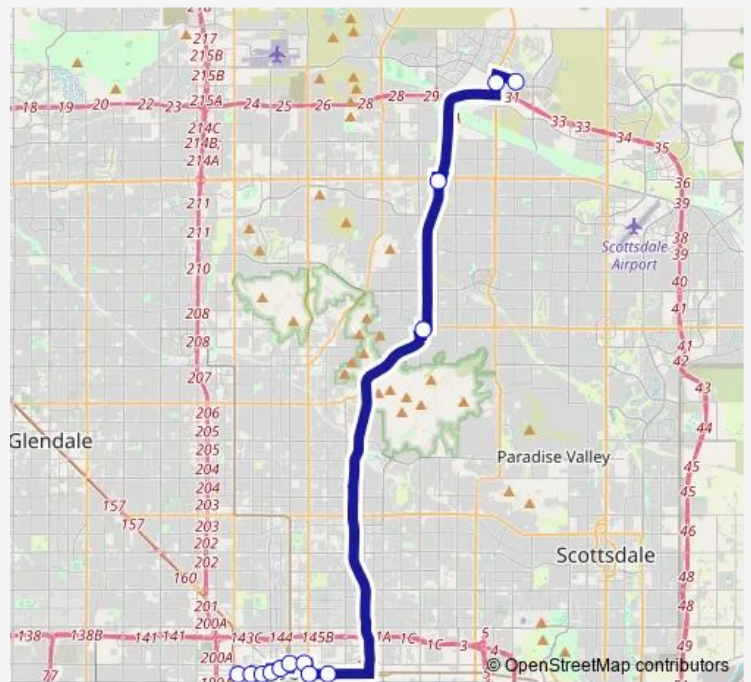

Bus SR51 SR 51 Rapid

[Go to website](#)

Direction
 Jefferson St & 18th Av — Deer Valley Rd & Marriott Dr
 13 stops
[Open route schedule](#)

- Jefferson St & 18th Av
- Jefferson St & 15th Av
- Jefferson St & 11th Av
- 7th Av & Jefferson St
- Adams St & 3rd Av
- Central Av & Van Buren St
- Van Buren St & 5th St
- Jefferson St & 7th St
- Jefferson St & 12th St
- Dreamy Draw Pnr
- Bell Rd/SR51 PNR
- Tatum Bl & Rose Garden Ln
- Deer Valley Rd & Marriott Dr

Route schedule
 Jefferson St & 18th Av — Deer Valley Rd & Marriott Dr

Monday	15:06-18:21
Tuesday	15:06-18:21
Wednesday	15:06-18:21
Thursday	15:06-18:21
Friday	15:06-18:21
Saturday	—
Sunday	—

Route info
 Direction: Jefferson St & 18th Av
 Stops: 13
 Trip Duration: 1 hour 5 min

■ SR51 — SR 51 Rapid **BusMaps**

Direction

Deer Valley Rd & Marriott Dr — 17th Av & State Capitol

13 stops

[Open route schedule](#)

Deer Valley Rd & Marriott Dr

Tatum Bl & Deer Valley Rd

Bell Rd/SR51 PNR

Washington St & 15th Av

17th Av & State Capitol

Route schedule

Deer Valley Rd & Marriott Dr — 17th Av & State Capitol

Monday 05:23-08:08

Tuesday 05:23-08:08

Wednesday 05:23-08:08

Thursday 05:23-08:08