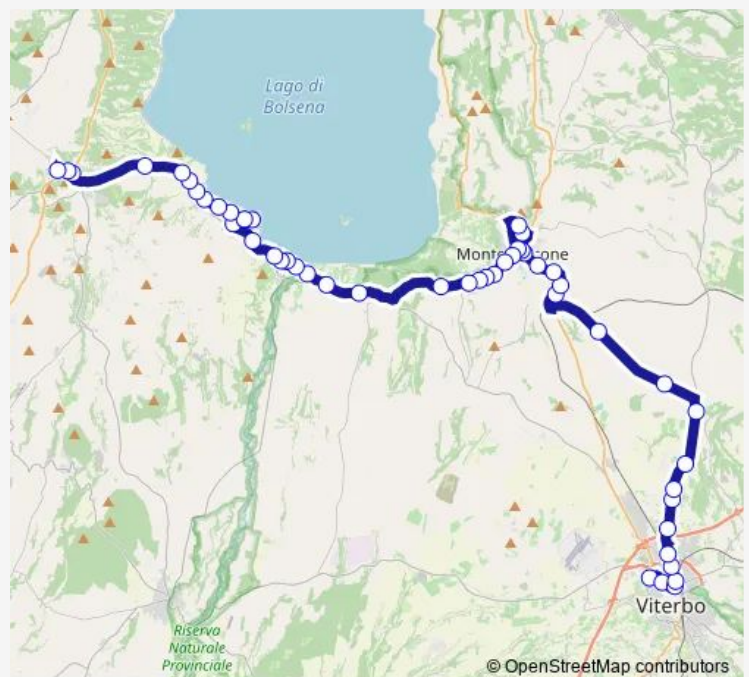

Monday 17:15

Tuesday 17:15

Wednesday —

Thursday 17:15

Friday 17:15

Saturday 17:15

Sunday —

Route info

Direction: VITERBO | Riello # f641

Stops: 51

Trip Duration: 1 hour 0 min

Viterbo - Valentano # Va746d

Montefiascone | Piazzale Roma # f15147

Montefiascone | Ospedale # f604

Montefiascone | Via Verentana Via Bandita # f605