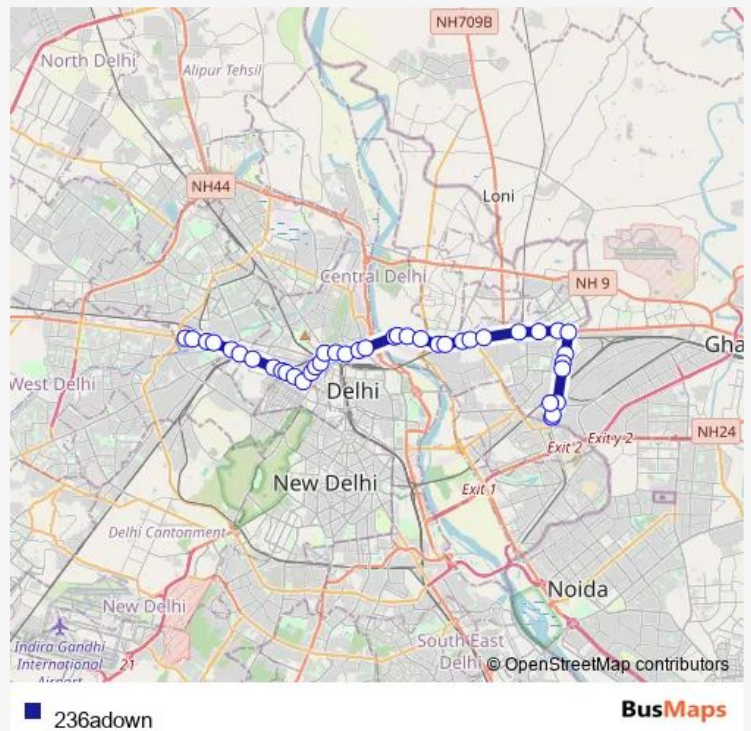

Isbt Nityanand Marg

Isbt Bridge

Metro Train Depot

Route schedule

Punjabi Bagh Terminal (Rohtak Road) — Anand Vihar Isbt Terminal

Monday 04:38-07:58

Tuesday 04:38-07:58

Wednesday 04:38-07:58

Thursday 04:38-07:58

Friday 04:38-07:58

Saturday 04:38-07:58

Sunday 04:38-07:58

Route info

Direction: Punjabi Bagh Terminal (Rohtak Road)

Stops: 40

Trip Duration: 1 hour 33 min