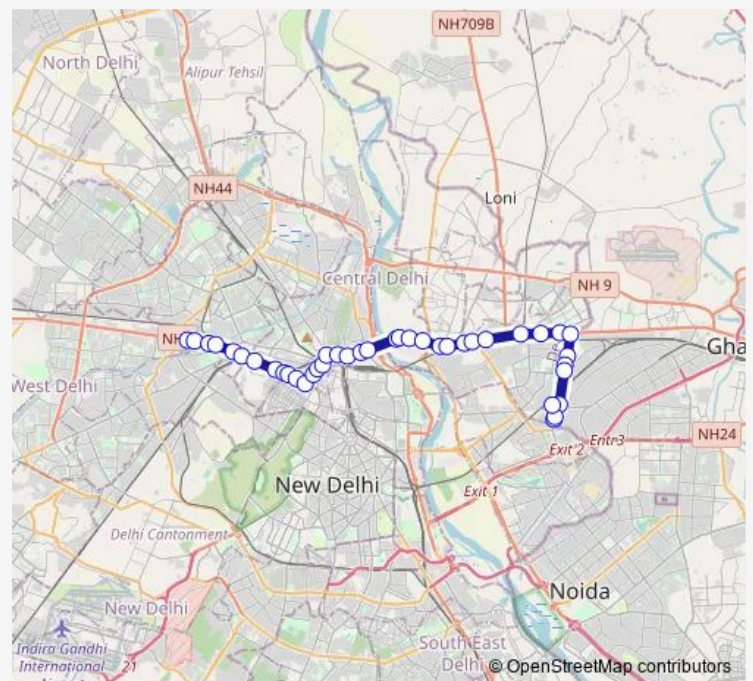

Bus 236adown

[Go to website](#)

Direction

Punjabi Bagh Terminal (Rohtak Road) — Anand Vihar Isbt Terminal

40 stops

[Open route schedule](#)

Punjabi Bagh Terminal (Rohtak Road)

Power House

Ram Pura

Ram Pura (Ashok Park)

Zakhira Flyover

Daya Basti Flyover

Anand Parbat Industrial Area

Sarai Rohilla Govt Qtrs

Liberty Cinema

Ram Jas Road

Tibiya College

Guru Govind Singh Marg

Filmistan

Bara Hindu Rao

Azad Market

Ice Factory (Rani Jhansi Road)

St Stephen Hospital

Tees Hazari Court

Isbt Nityanand Marg

Isbt Bridge

Metro Train Depot

Route schedule

Punjabi Bagh Terminal (Rohtak Road) — Anand Vihar Isbt Terminal

Monday 04:38-07:58

Tuesday 04:38-07:58

Wednesday 04:38-07:58

Thursday 04:38-07:58

Friday 04:38-07:58

Saturday 04:38-07:58

Sunday 04:38-07:58

Route info

Direction: Punjabi Bagh Terminal (Rohtak Road)

Stops: 40

Trip Duration: 1 hour 33 min

236adown

BusMaps