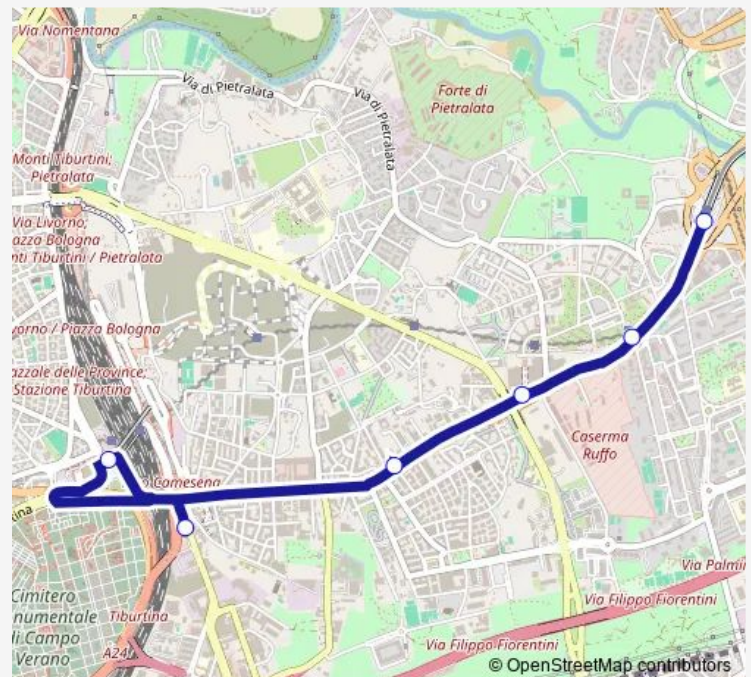

### Direction

Ponte Mammolo (Mb) — Portonaccio/Tiburtina

6 stops

[Open route schedule](#)

Ponte Mammolo (Mb)

S. Maria DEL Soccorso (Mb)

Tiburtina/Monti Tiburtini

Tiburtina/Bargellini

### Route schedule

Ponte Mammolo (Mb) — Portonaccio/Tiburtina

Monday 06:17-23:29

Tuesday 06:17-23:29

Wednesday 06:17-23:29

Thursday 06:17-23:29

Friday 06:17-23:29

Saturday 06:18-00:16<sup>+1</sup>

Sunday 06:18-21:08

### Route info

Direction: Ponte Mammolo (Mb)

Stops: 6

Trip Duration: 0 hour 10 min

■ P30

BusMaps

P30 Bus time schedules and route maps are available in an offline PDF at [busmaps.com](https://busmaps.com). Use the [busmaps.com](https://busmaps.com) website to see live bus times, train schedule or subway schedule, and step-by-step directions for all public transit in Rome