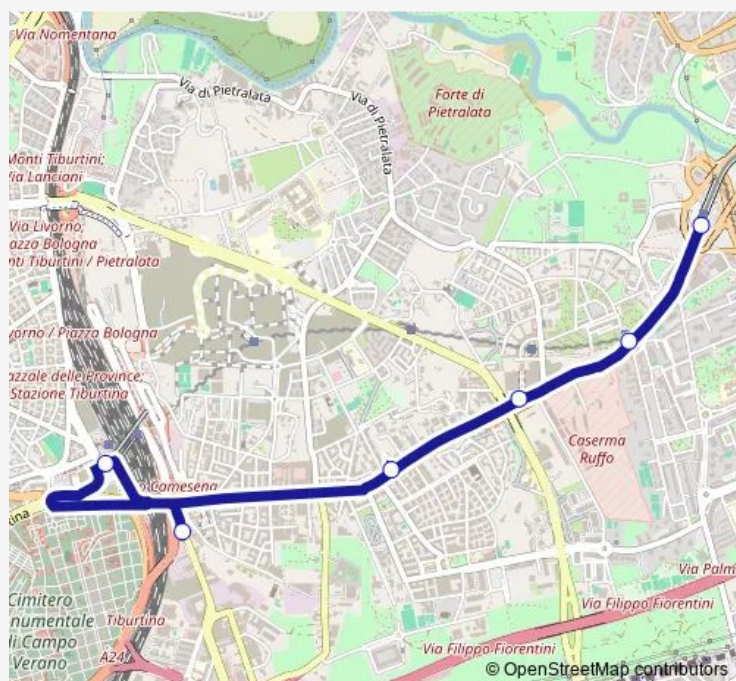

STAZ.NE TIBURTINA (MB)

PORTONACCIO/TIBURTINA

### Route schedule

Ponte Mammolo (Mb) — PORTONACCIO/TIBURTINA

Monday 06:17-23:29

Tuesday 06:17-23:29

Wednesday 06:17-23:29

Thursday 06:17-23:29

Friday 06:17-23:29

Saturday 06:18-00:16<sup>+1</sup>

Sunday 06:18-21:08

### Route info

Direction: Ponte Mammolo (Mb)

Stops: 6

Trip Duration: 0 hour 14 min

■ P30

BusMaps

P30 Bus time schedules and route maps are available in an offline PDF at [busmaps.com](https://busmaps.com). Use the [busmaps.com](https://busmaps.com) website to see live bus times, train schedule or subway schedule, and step-by-step directions for all public transit in Rome