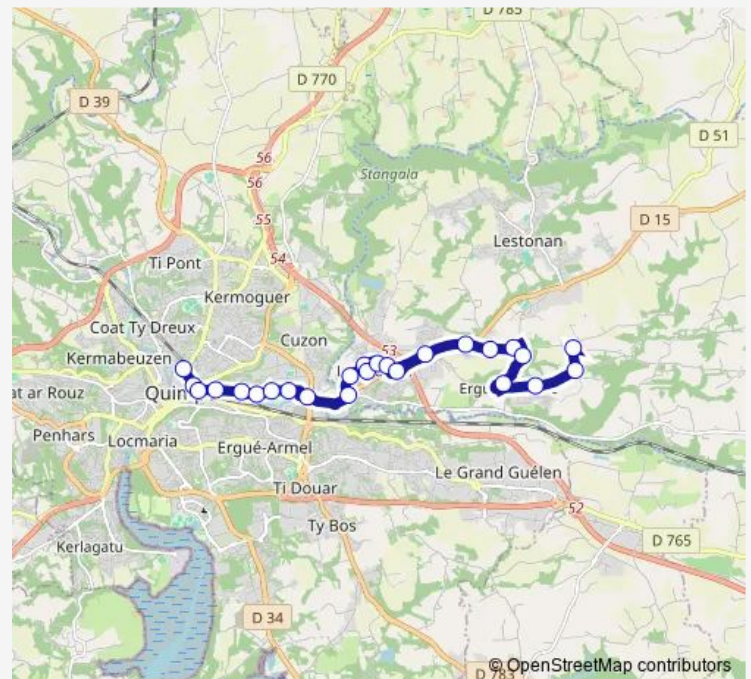

Pont Banal

### Route schedule

Tourbie — Place an Dans

Monday 15:45-17:48

Tuesday 15:45-17:48

Wednesday 12:16

Thursday 15:45-17:48

Friday 15:45-17:48

Saturday —

### Route info

Direction: Tourbie

Stops: 25

Trip Duration: 0 hour 36 min

Bourg

Kergaradec

Castel

Place an Dans

## Route info

Direction: Place an Dans

Stops: 25

Trip Duration: 0 hour 40 min

P30 Bus time schedules and route maps are available in an offline PDF at [busmaps.com](https://busmaps.com). Use the [busmaps.com](https://busmaps.com) website to see live bus times, train schedule or subway schedule, and step-by-step directions for all public transit in Quimper