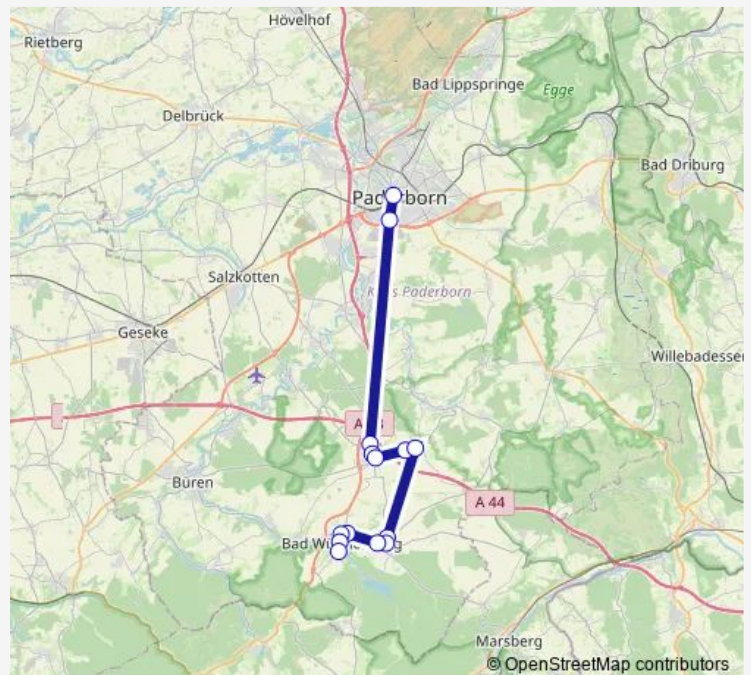

### Direction

Paderborn, Westertor Steig B1 — Bad Wünnenberg, Kreisel

14 stops

[Open route schedule](#)

Paderborn, Westertor Steig B1

Paderborn, Ilseweg

B.W-Haaren, Tredde

B.W-Haaren, Volksbank

Bad Wünnenberg, Burgstr.

Bad Wünnenberg, Kreisel

### Route schedule

Paderborn, Westertor Steig B1 — Bad Wünnenberg, Kreisel

Monday	—
Tuesday	23:35-02:30 <sup>+1</sup>
Wednesday	—
Thursday	—
Friday	23:35-02:30 <sup>+1</sup>
Saturday	23:35-02:30 <sup>+1</sup>
Sunday	—

### Route info

Direction: Paderborn, Westertor Steig B1

Stops: 14

Trip Duration: 0 hour 46 min

NE14 Bus time schedules and route maps are available in an offline PDF at [busmaps.com](https://busmaps.com). Use the [busmaps.com](https://busmaps.com) website to see live bus times, train schedule or subway schedule, and step-by-step directions for all public transit in Bad Wuennenberg