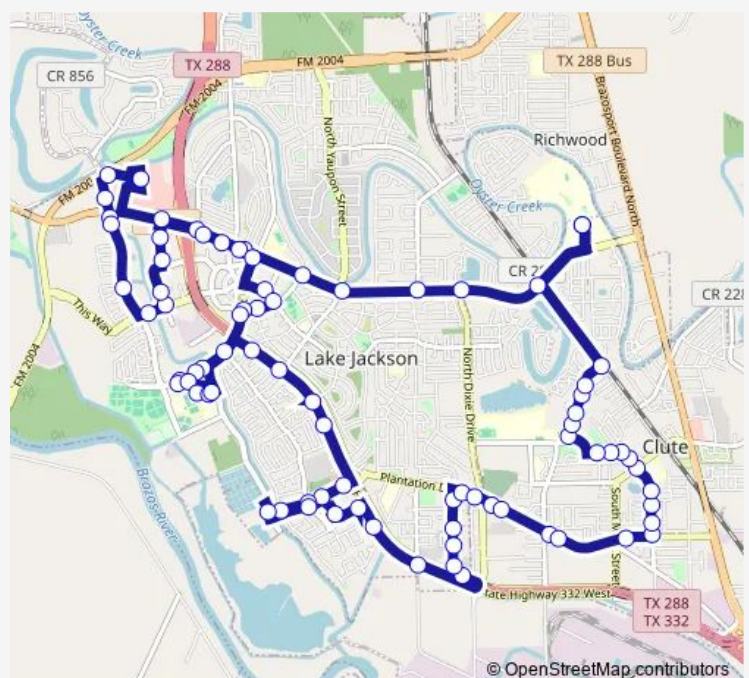

Lake Rd @ Target

Lake Rd @ At&T

Lake Rd. @ Kohl's

Lake Rd. & Plum Circle

This Way @ Carriage Inn

Abner Jackson Pkwy @ 1st State Bank

Abner Jackson @ Mayhaw

Walflower @ Home Depot

### Route schedule

College Boulevard at Brazosport College — College Boulevard at Brazosport College

Monday	06:30-16:30
Tuesday	06:30-16:30
Wednesday	06:30-16:30
Thursday	06:30-16:30
Friday	06:30-16:30
Saturday	—
Sunday	—

### Route info

Direction: College Boulevard at Brazosport College

Stops: 80

Trip Duration: 0 hour 50 min

Clute/Lake Jackson

Oyster Creek @ Walgreens

Oyster Creek Dr @ Cvs

Oyster Creek Dr @ Heb

Grapevine Turn & Center Way Heb

Center Way & Circle Way

Circle Way & Azalea

Circle Way & Oak Drive

Oak Drive and Circle Way

Oak Dr @ St Micheals

Oak Dr @ Plantation Village

Oak Dr @ Oak Village