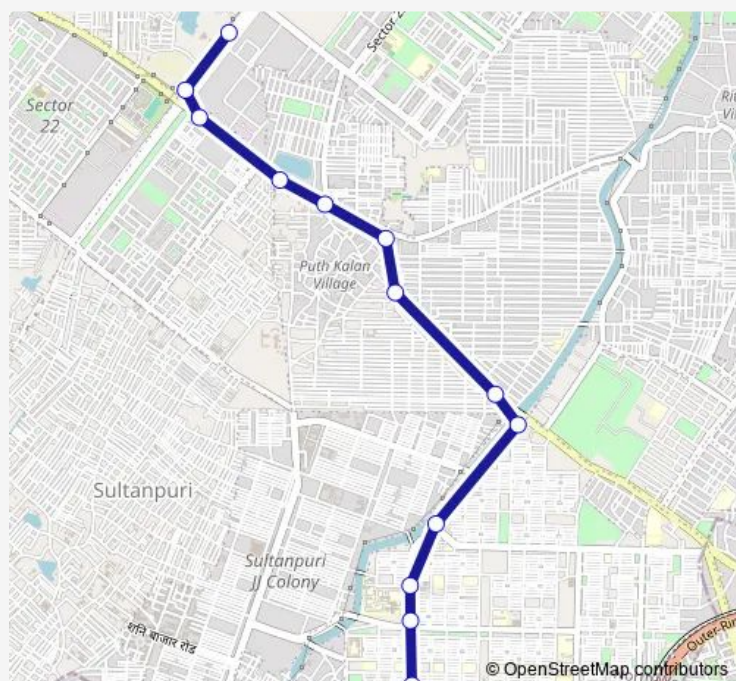

Brahm Shakti Hospital

Pooth Kalan

Rohini Sec 20/21 More

Rohini Sec-21

Rohini Sec 20/21/22 Crossing

Police Station Begumpur

Route schedule

Q Block Mangolpuri — Police Station Begumpur

Monday 06:13-22:05

Tuesday 06:13-22:05

Wednesday 06:13-22:05

Thursday 06:13-22:05

Friday 06:13-22:05

Saturday 06:13-22:05

Sunday 06:13-22:05

Route info

Direction: Q Block Mangolpuri

Stops: 16

Trip Duration: 0 hour 23 min

■ 962astlup

BusMaps

962astlup Bus time schedules and route maps are available in an offline PDF at busmaps.com. Use the busmaps.com website to see live bus times, train schedule or subway schedule, and step-by-step directions for all public transit in New Delhi