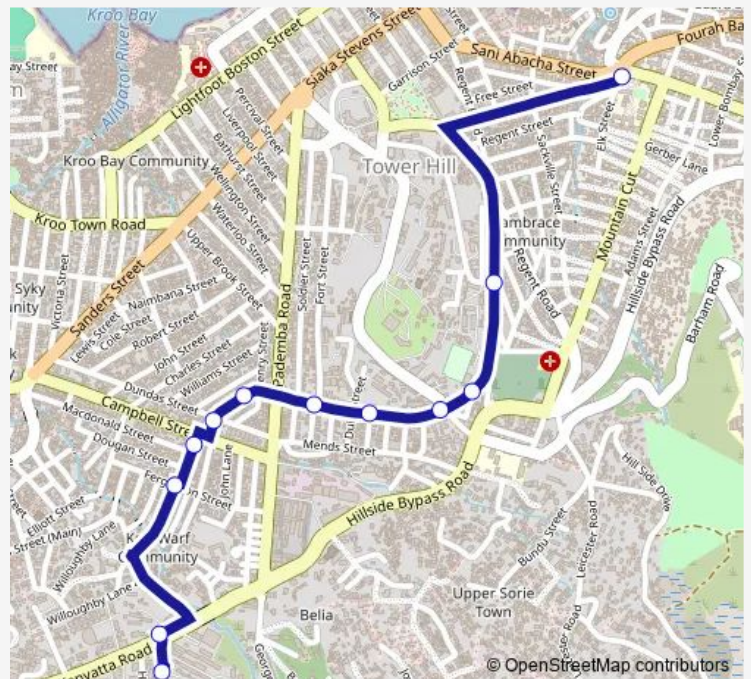

Direction

Eastern Police — New England

12 stops

[Open route schedule](#)

Eastern Police

Fire Station

Safecon

Model

Queen Street

Fort Street

Samba Gutter

Dundas Street

Macdonald Street

Ferguson Street

Police Station

New England

Route schedule

Eastern Police — New England

Monday 08:13-18:09

Tuesday 08:13-18:09

Wednesday 08:13-18:09

Thursday 08:13-18:09

Friday 08:13-18:09

Saturday 14:21

Sunday 14:21

Route info

Direction: Eastern Police

Stops: 12

Trip Duration: 0 hour 24 min

■ Goderich Street to New England

Communal Taxi Service time schedules and route maps are available in an offline PDF at busmaps.com. Use the busmaps.com website to see live bus times, train schedule or subway schedule, and step-by-step directions for all public transit in Freetown