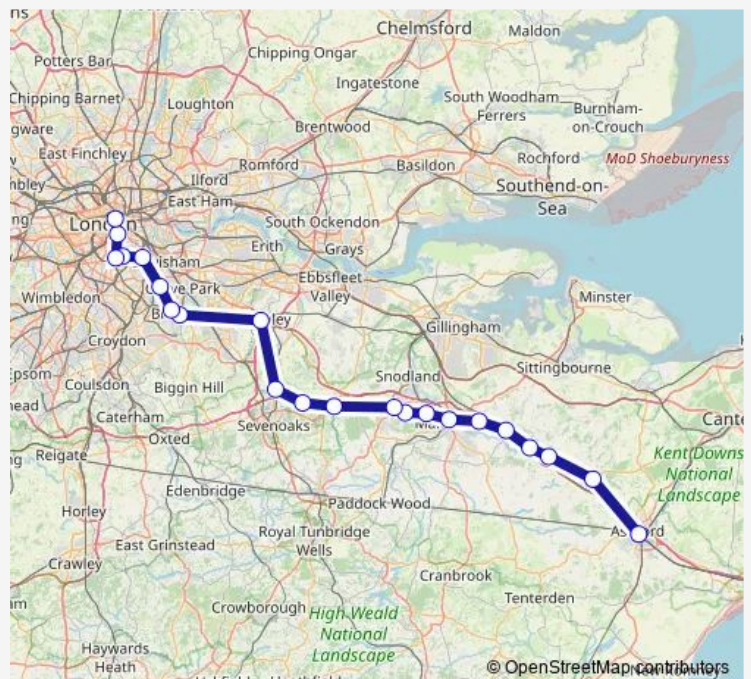

## Rail Se:Afk->Bfr SE train service from AFK to Bfr

[Go to website](#)

### Direction

Ashford International — London Blackfriars

22 stops

[Open route schedule](#)

- Ashford International
- Charing (Kent)
- Lenham
- Harrietsham
- Hollingbourne
- Bearsted
- Maidstone East
- Barming
- East Malling
- West Malling
- Borough Green & Wrotham
- Kemsing
- Otford
- Swanley
- Bromley South
- Shortlands
- Bellingham
- Nunhead
- Denmark Hill
- Loughborough Junction
- Elephant & Castle

### Route schedule

Ashford International — London Blackfriars

Monday	05:30-06:22
Tuesday	05:30-06:22
Wednesday	05:30-06:22
Thursday	05:30-06:22
Friday	05:30-06:22
Saturday	—
Sunday	—

### Route info

Direction: Ashford International

Stops: 22

Trip Duration: 1 hour 45 min

■ Se:Afk->Bfr — SE train service from AFK to Bfr

Se:Afk->Bfr Rail time schedules and route maps are available in an offline PDF at [busmaps.com](https://busmaps.com). Use the [busmaps.com](https://busmaps.com) website to see live bus times, train schedule or subway schedule, and step-by-step directions for all public transit in Maidstone