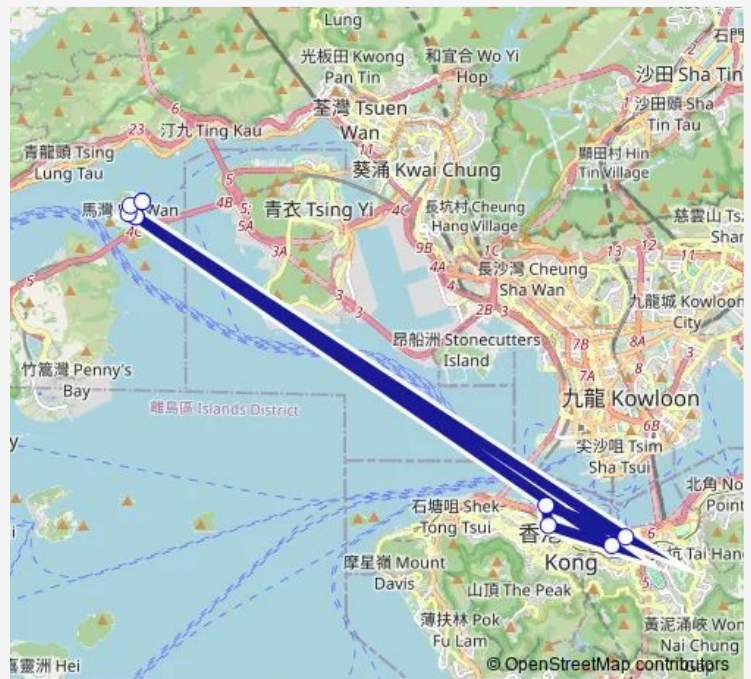

[Ctb] Harbour Centre, Harbour Road|[Pi] Harbour Centre, Harbour Road|[Xb] Harbour Road Eastbound Near Harbour Center

[Pi] PAK LAM Road: Layby Near THE Roundabout

[Pi] KEI WAI Primary School|[Pi] PAK LAM Road Opposite KEI WAI Primary School|[Pi] PAK LAM Road Opposite TO C.C.C. KEI WAI Primary School (MA WAN)|[Pi] PAK LAM Road: Layby From About 170m North OF THE Southern Junction With PAK LAI Road

[Pi] PAK LAM Road Opposite Park Island Block 21|[Pi] TIN LIU NEW Village

[Pi] MA WAN (Tung WAN BUS Terminus)

Route schedule

[Pi] MA WAN (Tung WAN BUS Terminus) — [Pi] MA WAN (Tung WAN BUS Terminus)

Monday	01:05-23:50
Tuesday	01:05-23:50
Wednesday	01:05-23:50
Thursday	01:05-23:50
Friday	01:05-23:50
Saturday	01:05-23:50
Sunday	01:05-23:50

Route info

Direction: [Pi] MA WAN (Tung WAN BUS Terminus)

Stops: 11

Trip Duration: 0 hour 25 min

■ NR338 — MA WAN (Tung WAN BUS Terminus) - Central Ferry Piers (Pier 2) (Circular) **BusMaps**

NR338 Bus time schedules and route maps are available in an offline PDF at busmaps.com. Use the busmaps.com website to see live bus times, train schedule or subway schedule, and step-by-step directions for all public transit in Ma Wan