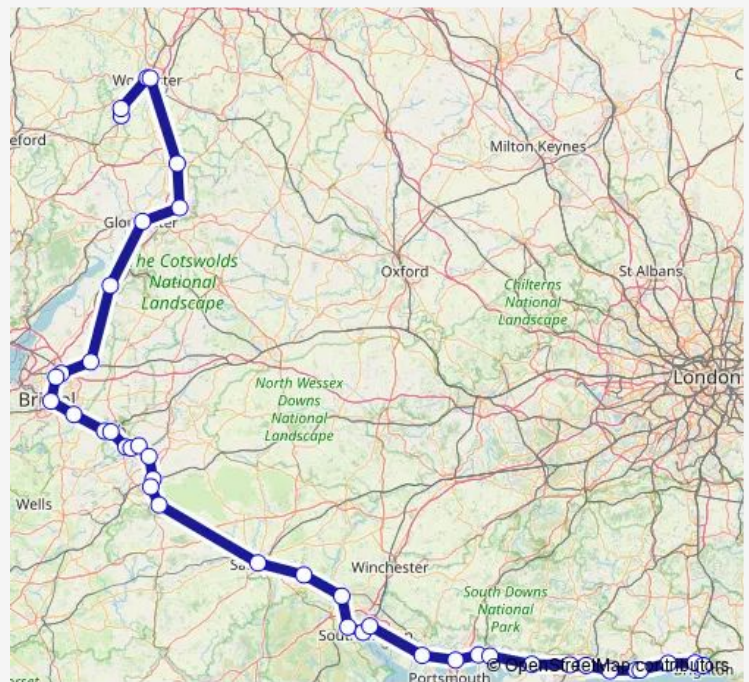

Trowbridge

Westbury (Wilts)

Dilton Marsh

Route schedule

Great Malvern — Brighton

Monday 10:41

Tuesday 10:41

Wednesday 10:41

Thursday 10:41

Friday 10:41

Saturday 10:52

Sunday —

Route info

Direction: Great Malvern

Stops: 41

Trip Duration: 5 hour 33 min

■ Gw:Gmv->Btn — GW train service from GMV to Btn

Warminster

Salisbury

Dean

Romsey

Redbridge (Hants)

Southampton Central

St Denys

Fareham

Cosham

Havant

Emsworth

Chichester

Barnham

Ford

Angmering