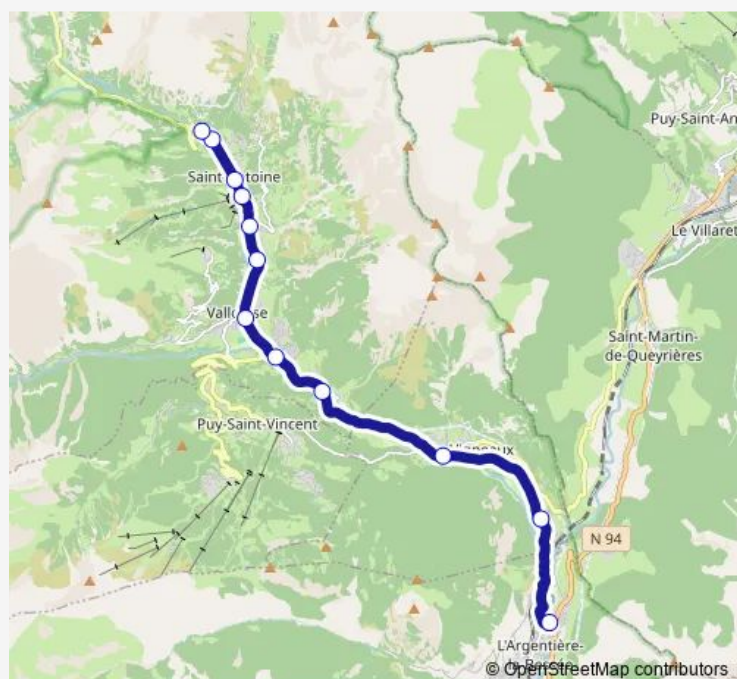

Route schedule

Collège Les Giraudes — Tunnel des Claux

Monday 16:40

Tuesday 16:40

Wednesday 12:10

Thursday 16:40

Friday 16:40

Saturday —

Sunday —

Route info

Direction: Collège Les Giraudes

Stops: 12

Trip Duration: 0 hour 20 min

Direction

Tunnel des Claux — Collège Les Giraudes

12 stops

[Open route schedule](#)

Tunnel des Claux

La Chapelle

École Saint Antoine

Le Fangeas

Le Sarret

Le Poët

Vallouise Centre

Tuesday 07:20

Wednesday 07:20

Thursday 07:20

Friday 07:20

Saturday —

Sunday —

Route info

Direction: Tunnel des Claux