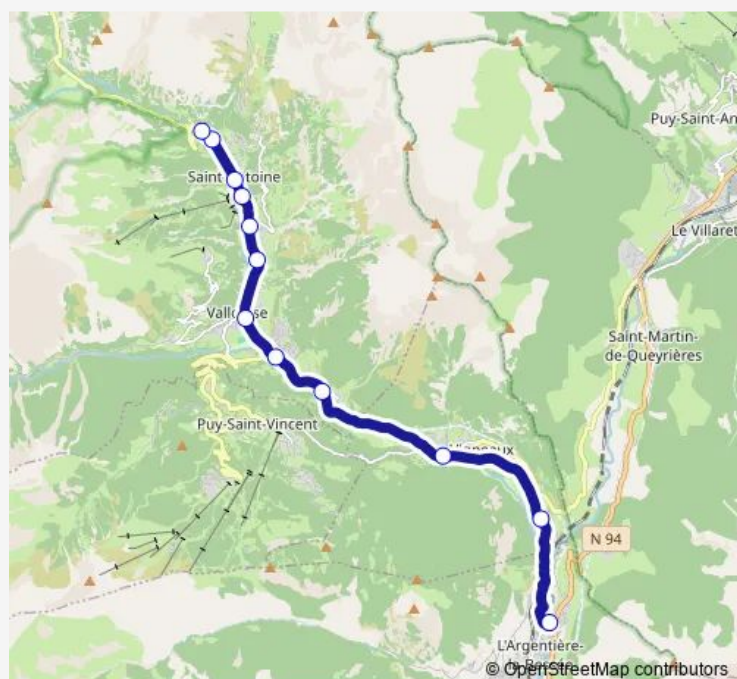

Route schedule

Collège Les Giraudes — Tunnel des Claux

Monday 16:40

Tuesday 16:40

Wednesday 12:10

Thursday 16:40

Friday 16:40

Saturday —

Sunday —

Route info

Direction: Collège Les Giraudes

Stops: 12

Trip Duration: 0 hour 20 min

Direction

Tunnel des Claux — Collège Les Giraudes

12 stops

[Open route schedule](#)

Tunnel des Claux

La Chapelle

École Saint Antoine

Le Fangeas

Le Sarret

Le Poët

Vallouise Centre

Tuesday 07:20

Wednesday 07:20

Thursday 07:20

Friday 07:20

Saturday —

Sunday —

Route info

Direction: Tunnel des Claux