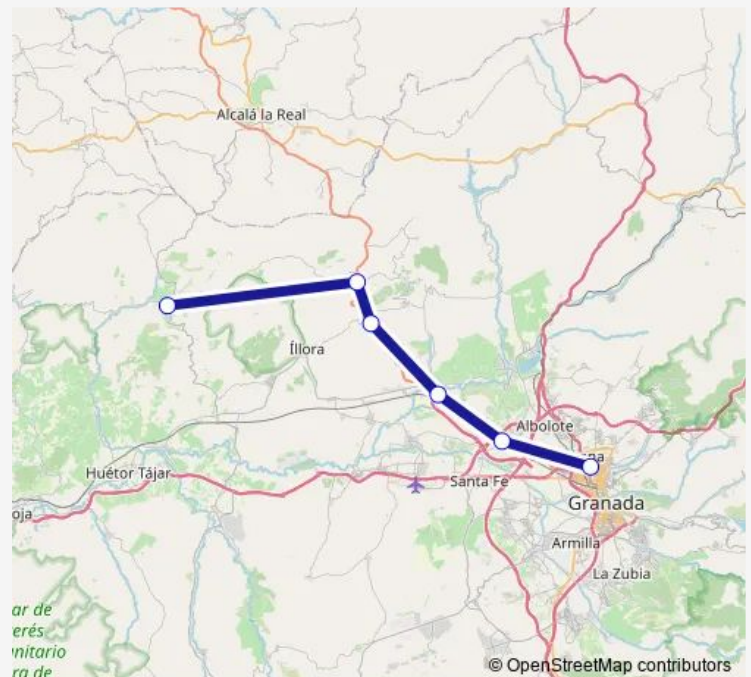

Bus Alsa - Gr-Mont Lp Montefrio - Granada x Pto. Lop

[Go to website](#)

Direction

Montefrio — Granada

6 stops

[Open route schedule](#)

Montefrio

Puerto Lope

Venta Algarra

Pinos Puente

Atarfe

Granada

Route schedule

Montefrio — Granada

Monday	09:45
Tuesday	09:45
Wednesday	09:45
Thursday	09:45
Friday	09:45
Saturday	—
Sunday	—

Route info

Direction: Montefrio

Stops: 6

Trip Duration: 1 hour 15 min

Alsa - Gr-Mont Lp — Montefrio - Granada x Pto. Lop

Alsa - Gr-Mont Lp Bus time schedules and route maps are available in an offline PDF at busmaps.com. Use the busmaps.com website to see live bus times, train schedule or subway schedule, and step-by-step directions for all public transit in Moclin

The schedule is provided in the local timezone. Times with "(+1)" indicate departures on the next day.

PDF file created on 2025-02-26

2024 BusMaps.com - All Rights Reserved