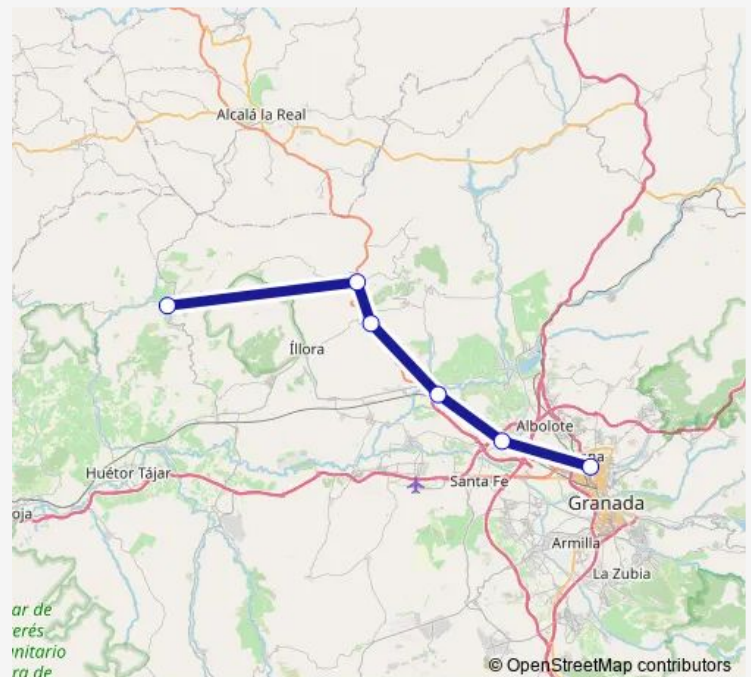

**Direction**

Montefrio — Granada

6 stops

[Open route schedule](#)

Montefrio

Puerto Lope

Venta Algarra

Pinos Puente

Atarfe

Granada

**Route schedule**

Montefrio — Granada

Monday 09:45

Tuesday 09:45

Wednesday 09:45

Thursday 09:45

Friday 09:45

Saturday —

Sunday —

**Route info**

Direction: Montefrio

Stops: 6

Trip Duration: 1 hour 15 min

ALSA - Gr-Mont Lp Bus time schedules and route maps are available in an offline PDF at [busmaps.com](https://busmaps.com). Use the [busmaps.com](https://busmaps.com) website to see live bus times, train schedule or subway schedule, and step-by-step directions for all public transit in Moclin

The schedule is provided in the local timezone. Times with "(+1)" indicate departures on the next day.

PDF file created on 2025-01-16

2024 BusMaps.com - All Rights Reserved