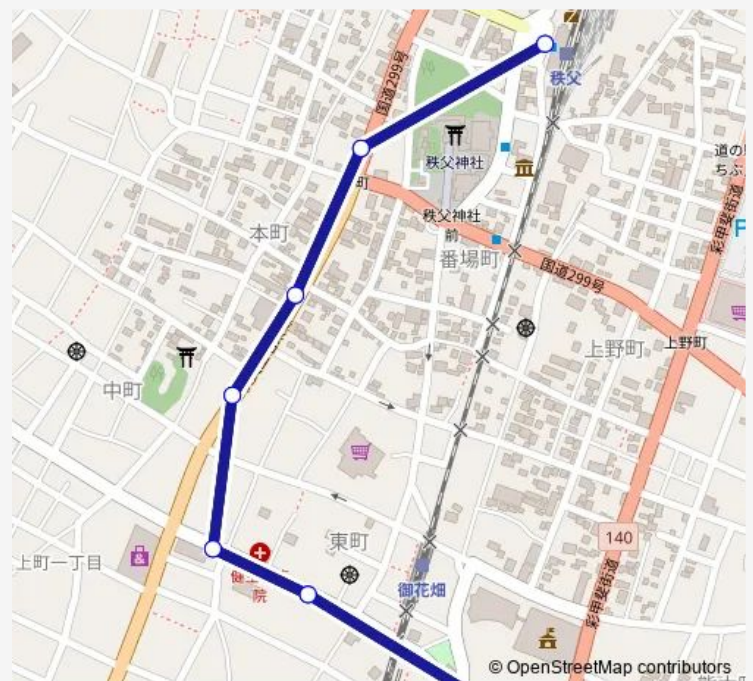

Direction

undefined — undefined

0 stops

[Open route schedule](#)

Route schedule

undefined — undefined

Monday 11:41-19:07

Tuesday 11:41-19:07

Wednesday 07:11-19:07

Thursday 11:41-19:07

Friday 11:41-19:07

Saturday 07:11-18:06

Sunday 07:11-18:06

Route info

Direction:

Stops: 0

Trip Duration: – min

T 1 Bus time schedules and route maps are available in an offline PDF at busmaps.com. Use the busmaps.com website to see live bus times, train schedule or subway schedule, and step-by-step directions for all public transit in Chichibu