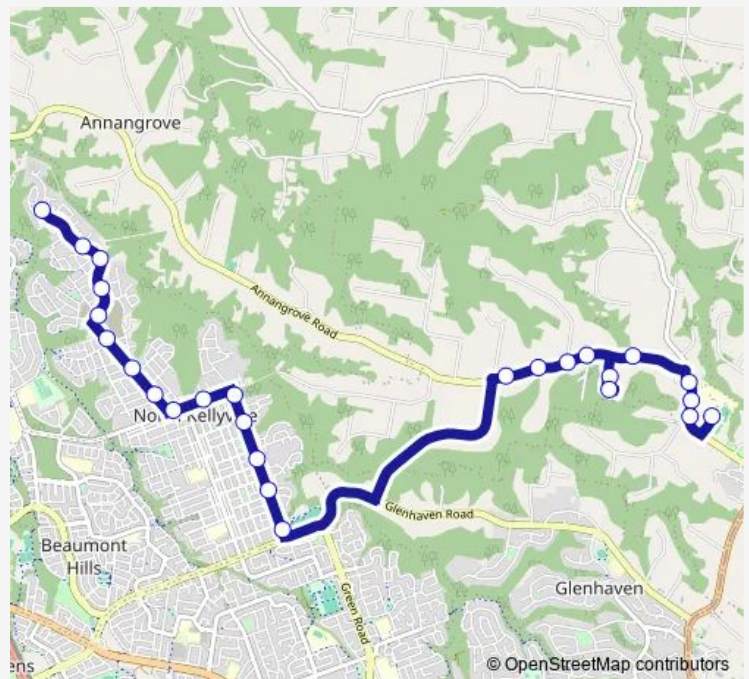

41 Annangrove Rd

Annangrove Rd At Sedger Rd

Annangrove Rd Opp Denham Rd

St Madeleine's Primary School, School Grounds

Route schedule

Stringer Rd At Barakee Cres — Hills Grammar School Bus Bay

Monday 07:40

Tuesday 07:40

Wednesday 07:40

Thursday 07:40

Friday 07:40

Saturday —

Sunday —

Route info

Direction: Stringer Rd At Barakee Cres

Stops: 26

Trip Duration: 0 hour 55 min

Marian Catholic College, School Grounds

3A Annangrove Rd

Kenthurst Tennis Centre, Kenthurst Rd

Hills Grammar School, Kenthurst Rd

Kenthurst Rd Opp Sagars Rd

Hills Grammar School Bus Bay