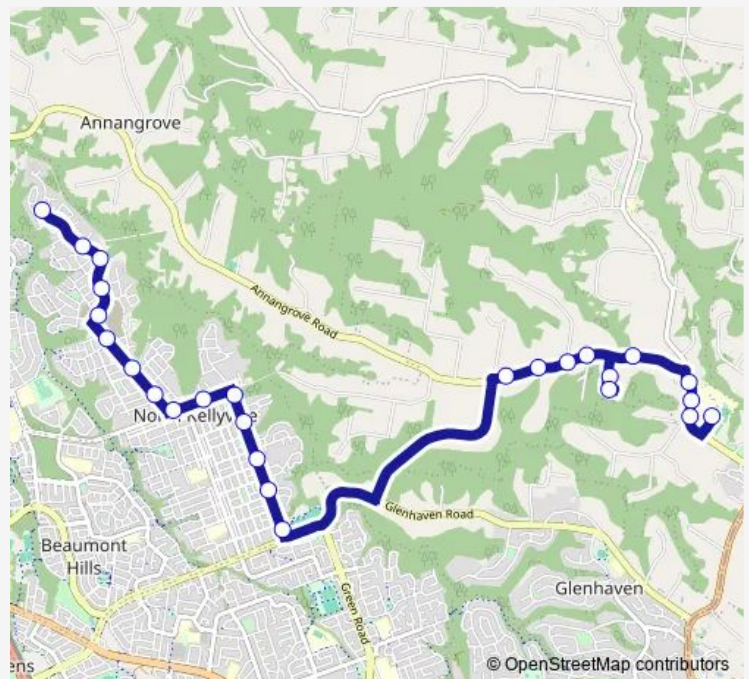

41 Annangrove Rd

Annangrove Rd At Sedger Rd

Annangrove Rd Opp Denham Rd

St Madeleine's Primary School, School Grounds

Route schedule

Stringer Rd At Barakee Cres — Hills Grammar School Bus Bay

Monday 07:40

Tuesday 07:40

Wednesday 07:40

Thursday 07:40

Friday 07:40

Saturday —

Sunday —

Route info

Direction: Stringer Rd At Barakee Cres

Stops: 26

Trip Duration: 0 hour 55 min

Marian Catholic College, School Grounds

3A Annangrove Rd

Kenthurst Tennis Centre, Kenthurst Rd

Hills Grammar School, Kenthurst Rd

Kenthurst Rd Opp Sagars Rd

Hills Grammar School Bus Bay