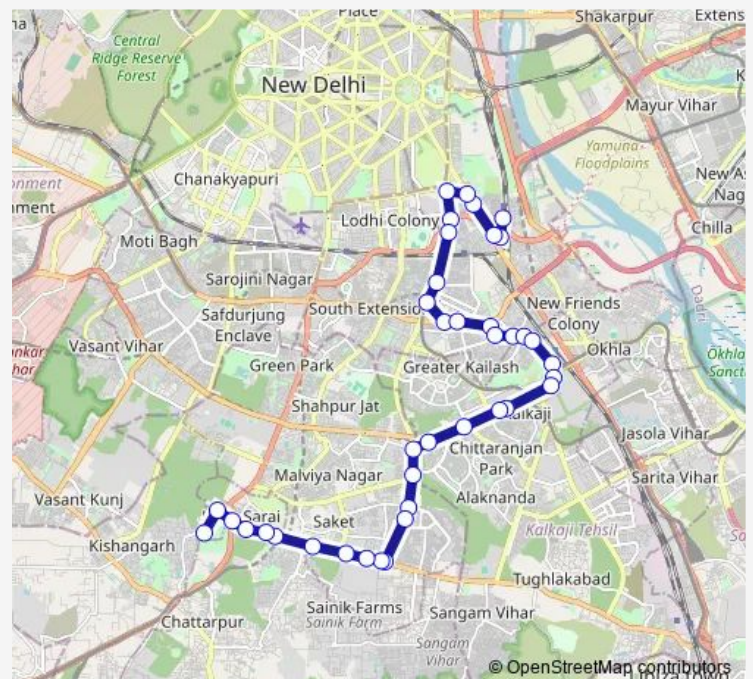

Thursday 00:00-23:35

Friday 00:00-23:35

Saturday 00:00-23:35

Sunday 00:00-23:35

Route info

Direction: Nizamuddin Railway Station

Stops: 39

Trip Duration: 1 hour 18 min

Ambedkar Nagar Terminal

Dipsar College of Pharmacy

Asian Market

Saket Crossing

Maidan Garhi Crossing (SDM Court)

Saidulajab

Dhaura Peer

Dhaura Peer / Lado Sarai