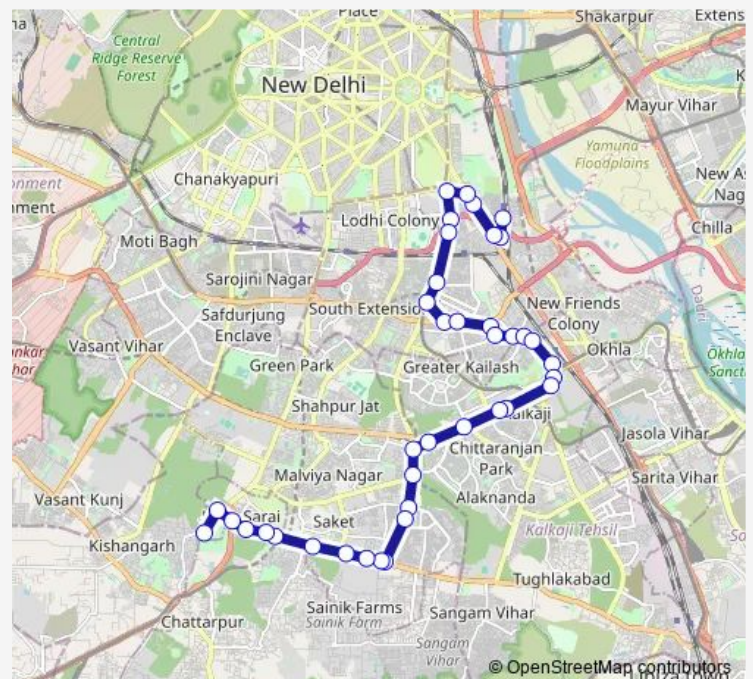

### Route schedule

Nizamuddin Railway Station — Mehrauli Terminal

Monday 00:00-23:35

Tuesday 00:00-23:35

Wednesday 00:00-23:35

Thursday 00:00-23:35

Friday 00:00-23:35

Saturday 00:00-23:35

### Route info

Direction: Nizamuddin Railway Station

Stops: 39

Trip Duration: 1 hour 18 min

427up

Paras Cinema

Pumphosh Enclave

OS Communication / Masjid Moth