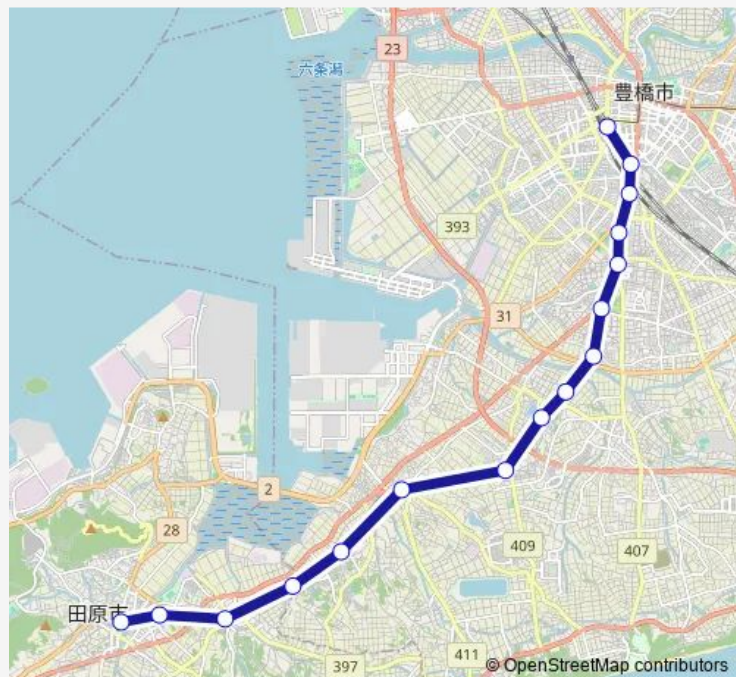

### Route schedule

三河田原 — 新豊橋

Monday 05:15-23:00

Tuesday 05:15-23:00

Wednesday 05:15-23:00

Thursday 05:15-23:00

Friday 05:15-23:00

Saturday 05:15-23:00

### Route info

Direction: 三河田原

Stops: 16

Trip Duration: 0 hour 35 min