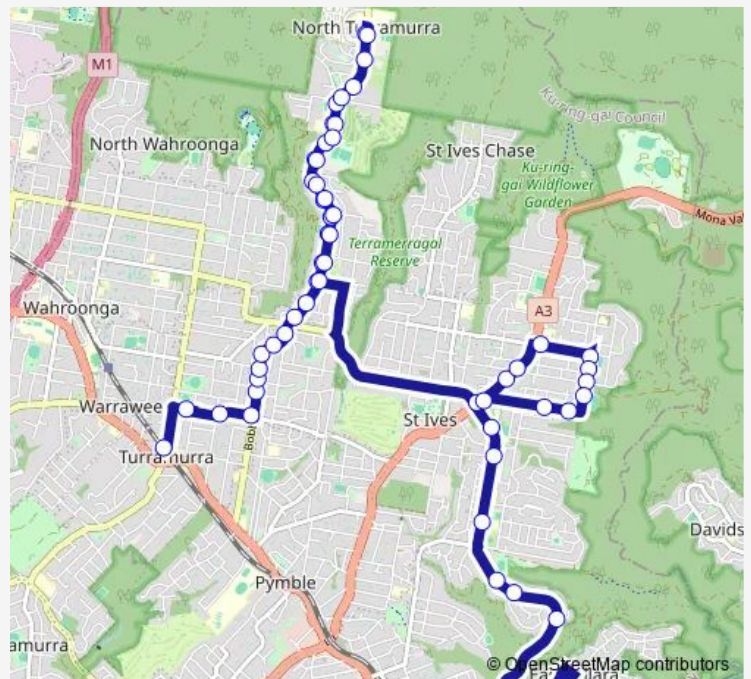

School Bus 8017 Turramurra Station to Killara HS via North Turramurra and St Ives

[Go to website](#)

Direction

Turramurra Station, Stand C — Killara High School, Koola Av

54 stops

[Open route schedule](#)

- Turramurra Station, Stand C
- Brentwood Av At Gilroy Rd
- Boomerang St After Ku-Ring-Gai Av
- Boomerang St At Bobbin Head Rd
- Bobbin Head Rd Opp Coolabah Av
- Bobbin Head Rd Opp Canberra Av
- Bobbin Head Rd At Karloo St
- Bobbin Head Rd Before Nambucca St
- Bobbin Head Rd After Nambucca St
- Bobbin Head Rd Opp Spurwood Rd
- Bobbin Head Rd Opp Turramurra Bowling Club
- Bobbin Head Rd Opp Keats Rd
- Bobbin Head Rd Opp Allara Av
- Bobbin Head Rd Opp Turramurra North Public School
- Samuel King Park, Bobbin Head Rd
- Bobbin Head Rd At Banks Av
- Bobbin Head Rd After Banks Av
- Bobbin Head Rd Opp Glengarry Av
- Bobbin Head Rd At Hartley Cl
- Bobbin Head Rd, North Turramurra Golf Links

Route schedule

Turramurra Station, Stand C — Killara High School, Koola Av

Monday	07:37
Tuesday	07:37
Wednesday	07:37
Thursday	07:37
Friday	07:37
Saturday	—
Sunday	—

Route info

Direction: Turramurra Station, Stand C

Stops: 54

Trip Duration: 0 hour 55 min

8017 — Turramurra Station to Killara HS via North Turramurra and St Ives

Southern Cross Residential Care, Bobbin Head Rd

Curagal Playing Fields, Bobbin Head Rd

Bobbin Head Rd Opp Ku-ring-gai Creative Arts High School

Acron Oval, Acron Rd

Killeaton St Opp Lucia Av

Killeaton St Opp Shannon St

Corpus Christi Catholic Church, Mona Vale Rd

Masada College, Link Rd

Horace St After Stanley St

St Ives High School, Horace St

Eastern Arterial Rd At Burraneer Av