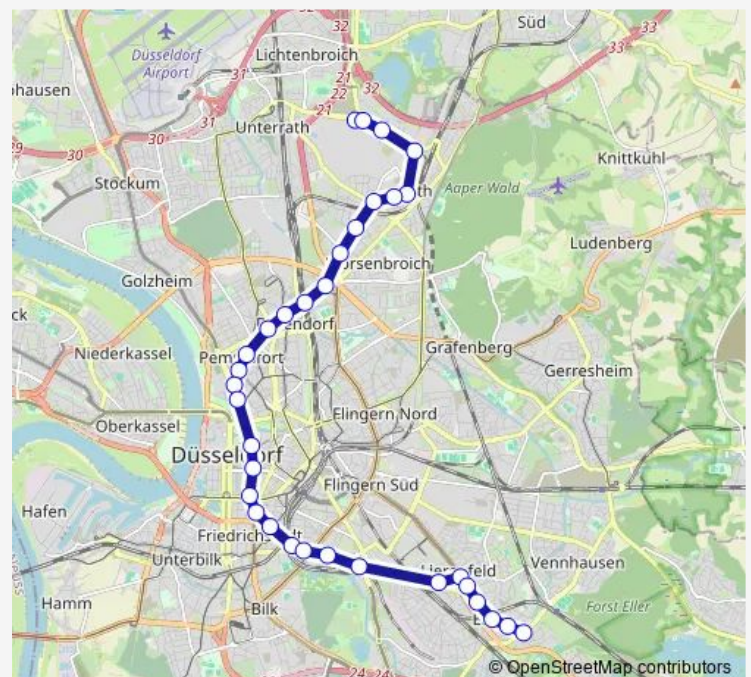

D-Steinstraße U

D-Berliner Allee

D-Luisenstraße

Route schedule

D-Dome/Am Hülserhof — D-Vennhauser Allee

Monday 04:14-01:27⁺¹

Tuesday 04:14-01:27⁺¹

Wednesday 04:14-01:27⁺¹

Thursday 04:14-01:27⁺¹

Friday 04:14-01:27⁺¹

Saturday 04:42-01:27⁺¹

Sunday 04:42-01:27⁺¹

Route info

Direction: D-Dome/Am Hülserhof

Stops: 33

Trip Duration: 0 hour 45 min

[Open route schedule](#)

D-Vennhauser Allee

D-Alt Eller

D-Eller Mitte S

D-Jägerstraße

D-Am Hackenbruch

D-Schlesische Straße

D-Am Stufstock

Friday 04:04-01:12⁺¹

Saturday 03:56-01:12⁺¹

Sunday 03:56-00:57⁺¹

Route info

Direction: D-Vennhauser Allee

Stops: 32

Trip Duration: 0 hour 44 min

D-Am Schein