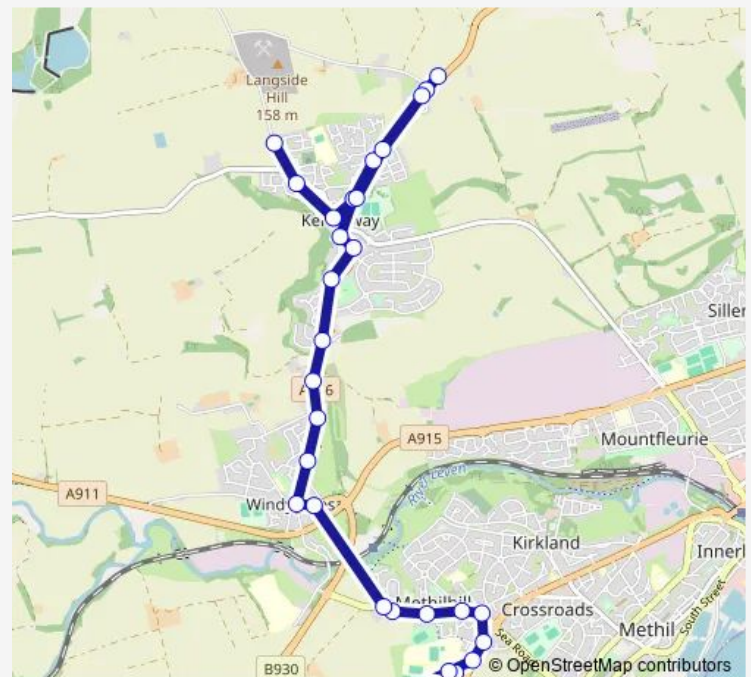

Thursday 08:05

Friday 08:05

Saturday —

Sunday —

Route info

Direction: Denhead Turning Circle

Stops: 25

Trip Duration: 0 hour 25 min

■ LA7 — Levenmouth Academy - Denhead turning circle

Grieve Street

Toll Avenue

Methilhaven Home

Levenmouth Academy

Direction

Levenmouth Academy — Denhead Turning Circle

28 stops

Springbank

Cockburn House

Route schedule

Levenmouth Academy — Denhead Turning Circle

Monday 15:25

Tuesday 15:25

Wednesday 14:35

Thursday 14:35

Friday 14:35

Saturday —

Sunday —

Route info

Direction: Levenmouth Academy

Stops: 28

Trip Duration: 0 hour 36 min

Manse Park