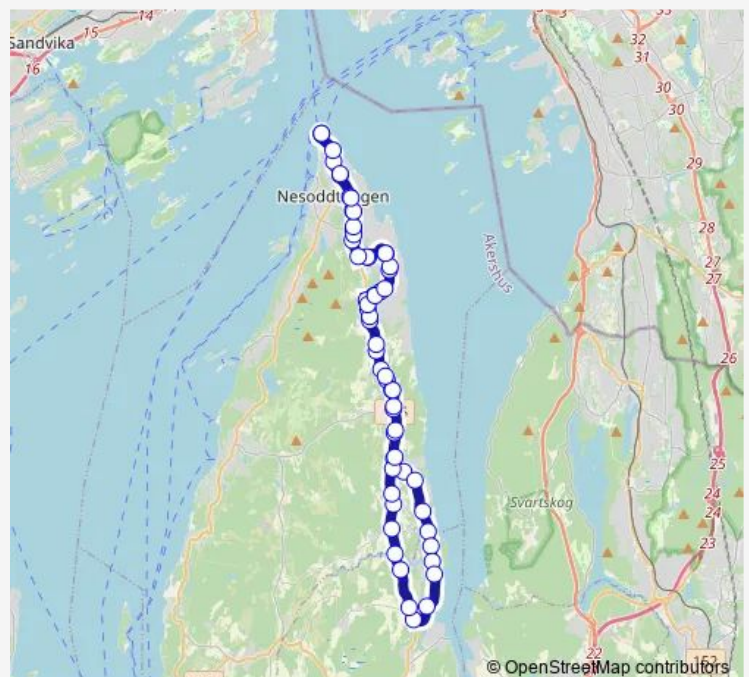

Saturday 01:32-07:58

Sunday 01:32-09:58

Route info

Direction: Nesoddtangen

Stops: 60

Trip Duration: 0 hour 55 min

560N — Blylaget - Hellvik - Nesoddtangen

Jaer gård