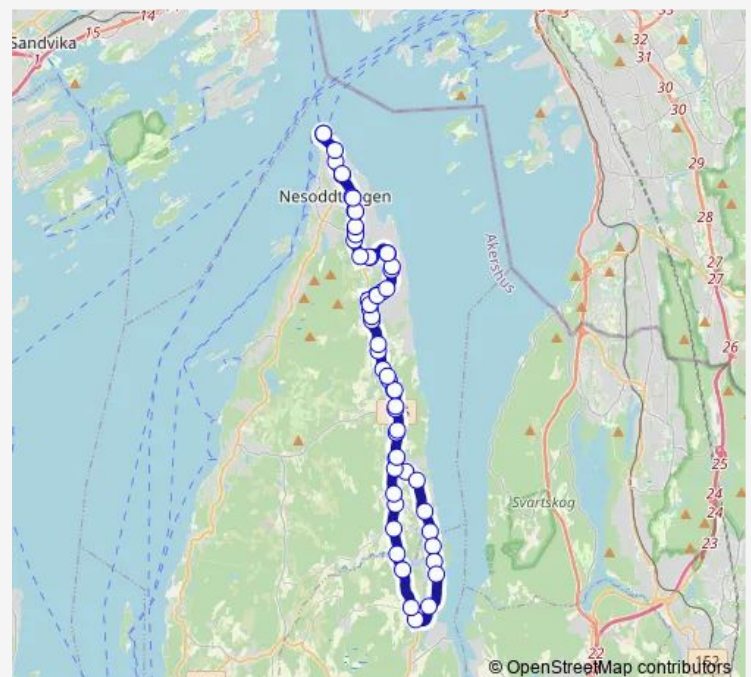

Saturday 01:32-07:58

Sunday 01:32-09:58

Route info

Direction: Nesoddtangen

Stops: 60

Trip Duration: 0 hour 55 min

560n — Blylaget - Hellvik - Nesoddtangen

Jaer gård