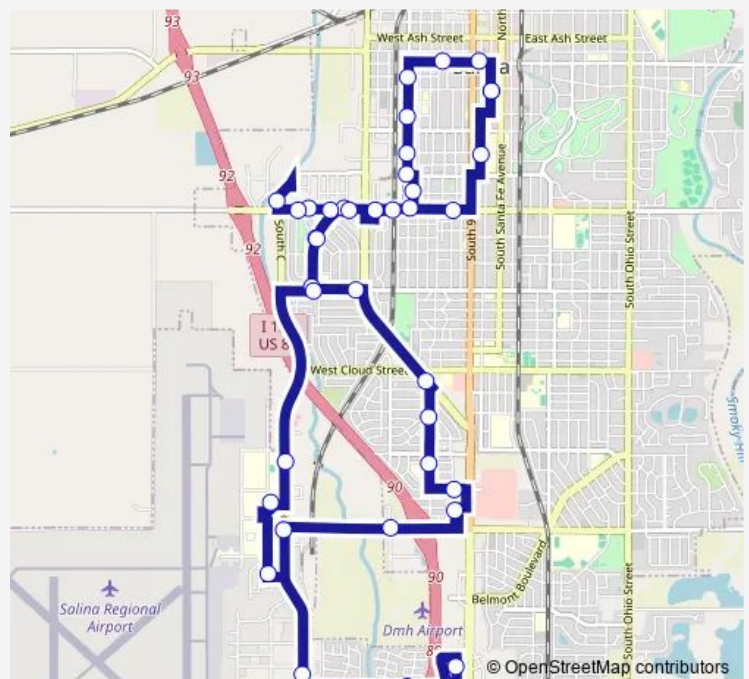

Direction
7th & Walnut — 7th & Walnut

40 stops

[Open route schedule](#)

7th & Walnut

Sacred Heart Cathedral (Iron & 8th)

Phillips Park (610 W. Iron)

S College & University (134 S. College)

S College & Spruce (302 S College)

Ambassador Hotel (1616 W Crawford)

Braum's (Beverly & W Crawford)

1717 W Crawford

Pet Life (1501 W Crawford)

Cherokee Wave & Ride (Crawford to Republic)

Cherokee & Redwood Drive (1613 Redwood)

W Republic & Osage (1319 W Republic)

Broadway & Smith (1900 S Broadway)

Hageman & Lena (502 Lena)

Heartland Programs (Hageman & Venus)

Route schedule

7th & Walnut — 7th & Walnut

Monday	05:55
Tuesday	05:55
Wednesday	05:55
Thursday	05:55
Friday	05:55
Saturday	08:55
Sunday	—

Route info

Direction: 7th & Walnut

Stops: 40

Trip Duration: 1 hour 0 min

■ Purplereg — Purple Regular

Citywide Self Storage (Saturn & Tulane)

Super Dillons (2350 Planet)

Menards (805 Virginia Court)