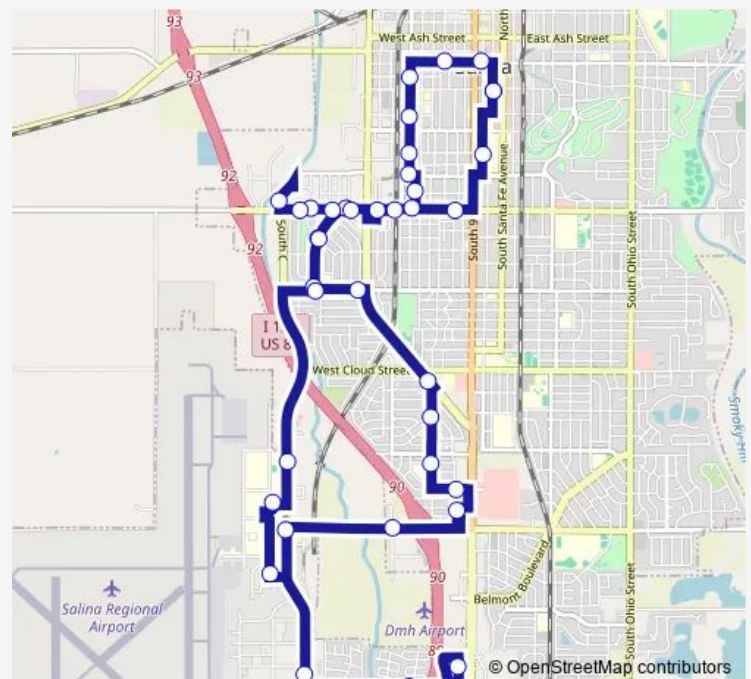

Direction

7th & Walnut — 7th & Walnut

40 stops

[Open route schedule](#)

7th & Walnut

Sacred Heart Cathedral (Iron & 8th)

Phillips Park (610 W. Iron)

S College & University (134 S. College)

W Crawford & Duvall (1412 W Crawford)

Ambassador Hotel (1616 W Crawford)

Braum's (Beverly & W Crawford)

1717 W Crawford

Pet Life (1501 W Crawford)

Cherokee Wave & Ride (Crawford to Republic)

Cherokee & Redwood Drive (1613 Redwood)

W Republic & Osage (1319 W Republic)

Broadway & Smith (1900 S Broadway)

Hageman & Lena (502 Lena)

Heartland Programs (Hageman & Venus)

Route schedule

7th & Walnut — 7th & Walnut

Monday	05:55
Tuesday	05:55
Wednesday	05:55
Thursday	05:55
Friday	05:55
Saturday	08:55
Sunday	—

Route info

Direction: 7th & Walnut

Stops: 40

Trip Duration: 1 hour 0 min

■ PurpleReg — Purple Regular

Citywide Self Storage (Saturn & Tulane)

Super Dillons (2350 Planet)

Menards (805 Virginia Court)